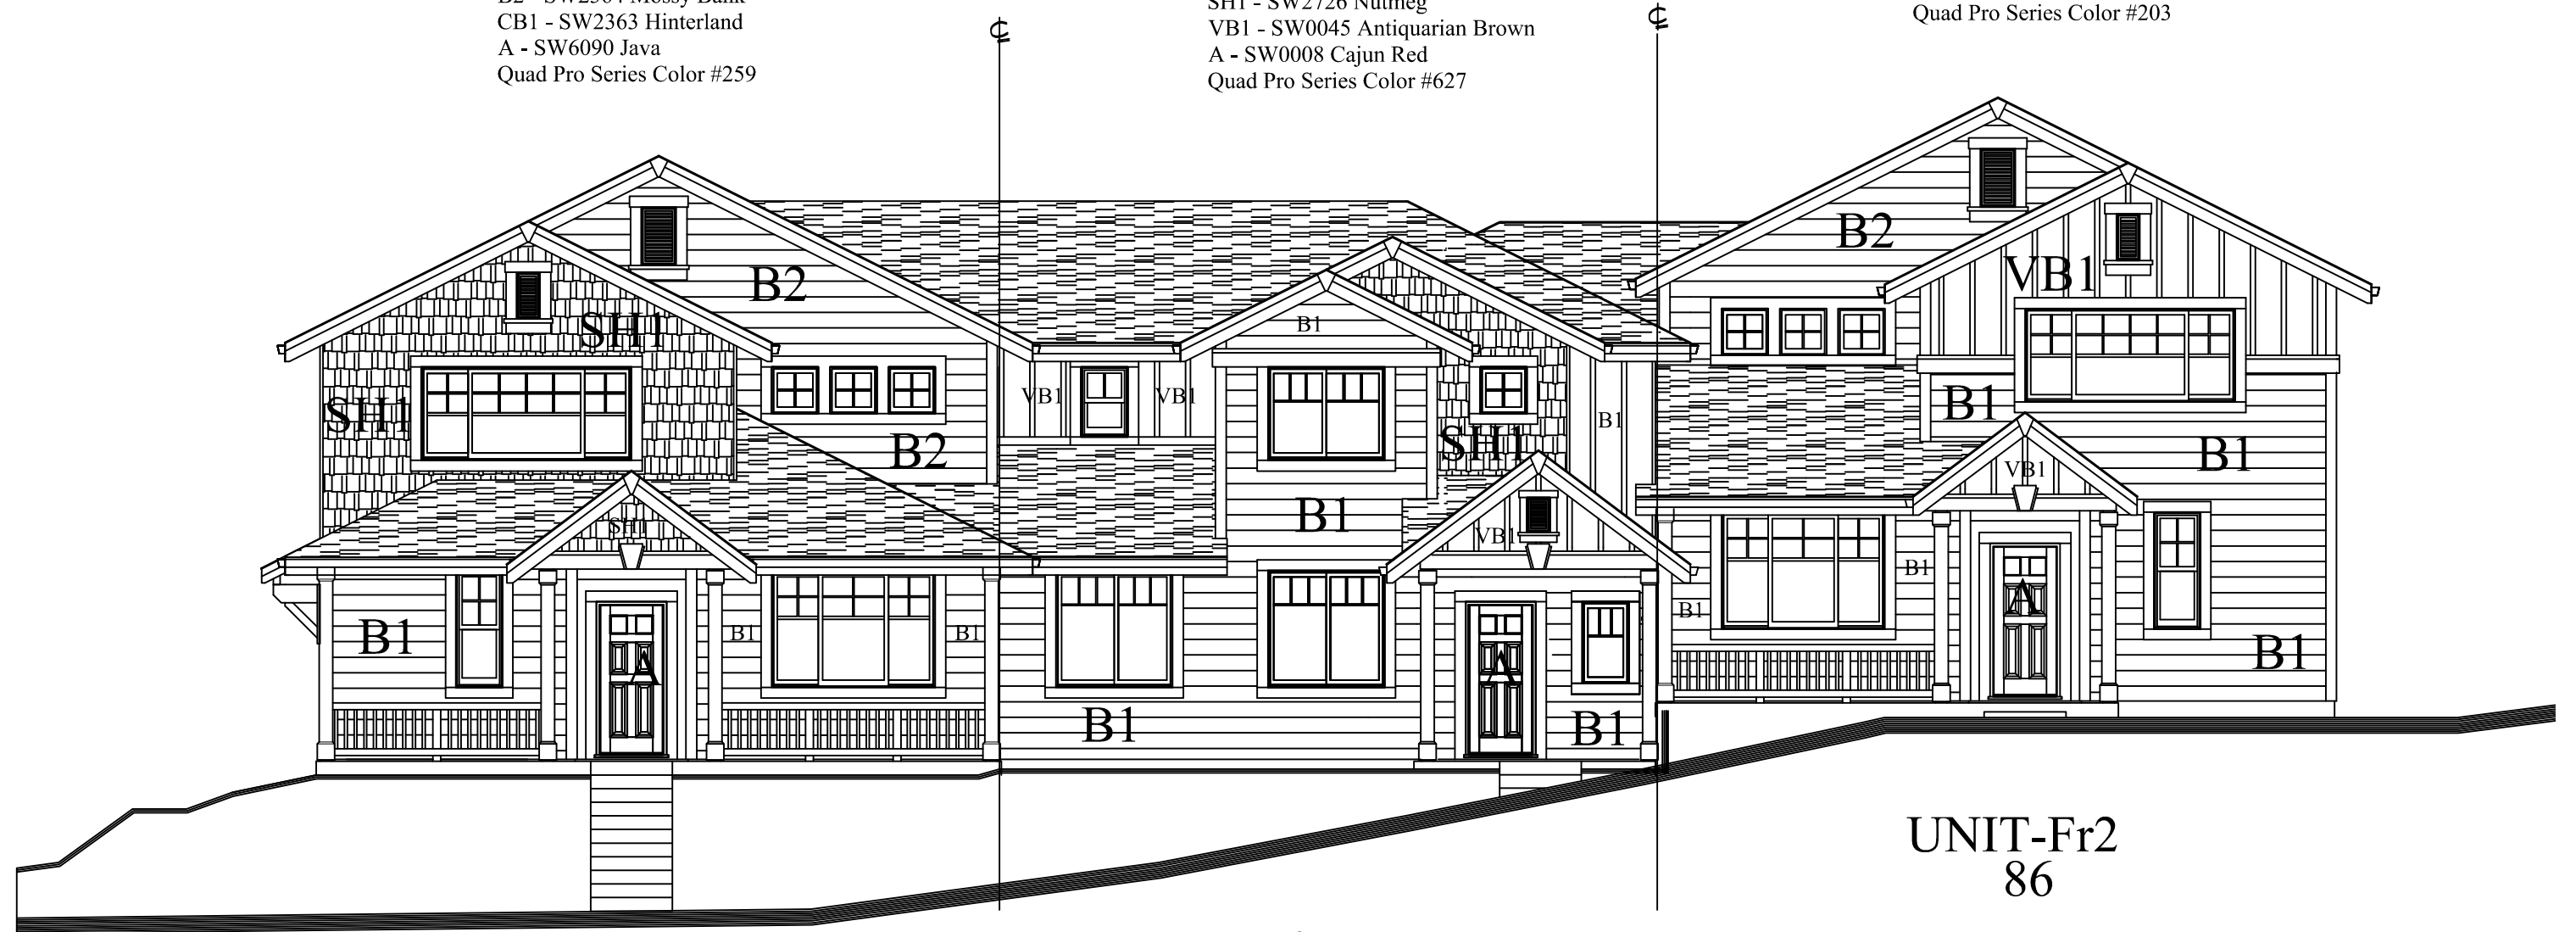

Scheme 8

B1 - SW2217 Bronze Age
B2 - SW2364 Mossy Bank
CB1 - SW2363 Hinterland
A - SW6090 Java
Quad Pro Series Color #259

Scheme 5

B1 - SW2814 Rookwood Antique Gold
SH1 - SW2726 Nutmeg
VB1 - SW0045 Antiquarian Brown
A - SW0008 Cajun Red
Quad Pro Series Color #627

Scheme 10

B1 - SW6012 Browse Brown
B2 - SW6011 Chinchilla
VB1 - SW2838 Polished Mahogany
A - SW2848 Roycroft Pewter
Quad Pro Series Color #203

UNIT-Fr2
84

UNIT-Jr4
85

UNIT-Fr2
86

BUILDING TYPE-IVa NORTH ELEVATION

SCALE: 1/8" = 1'-0"

BLDG 12

Ridgestone – Building 12
North (Front) Elevation
Labeled