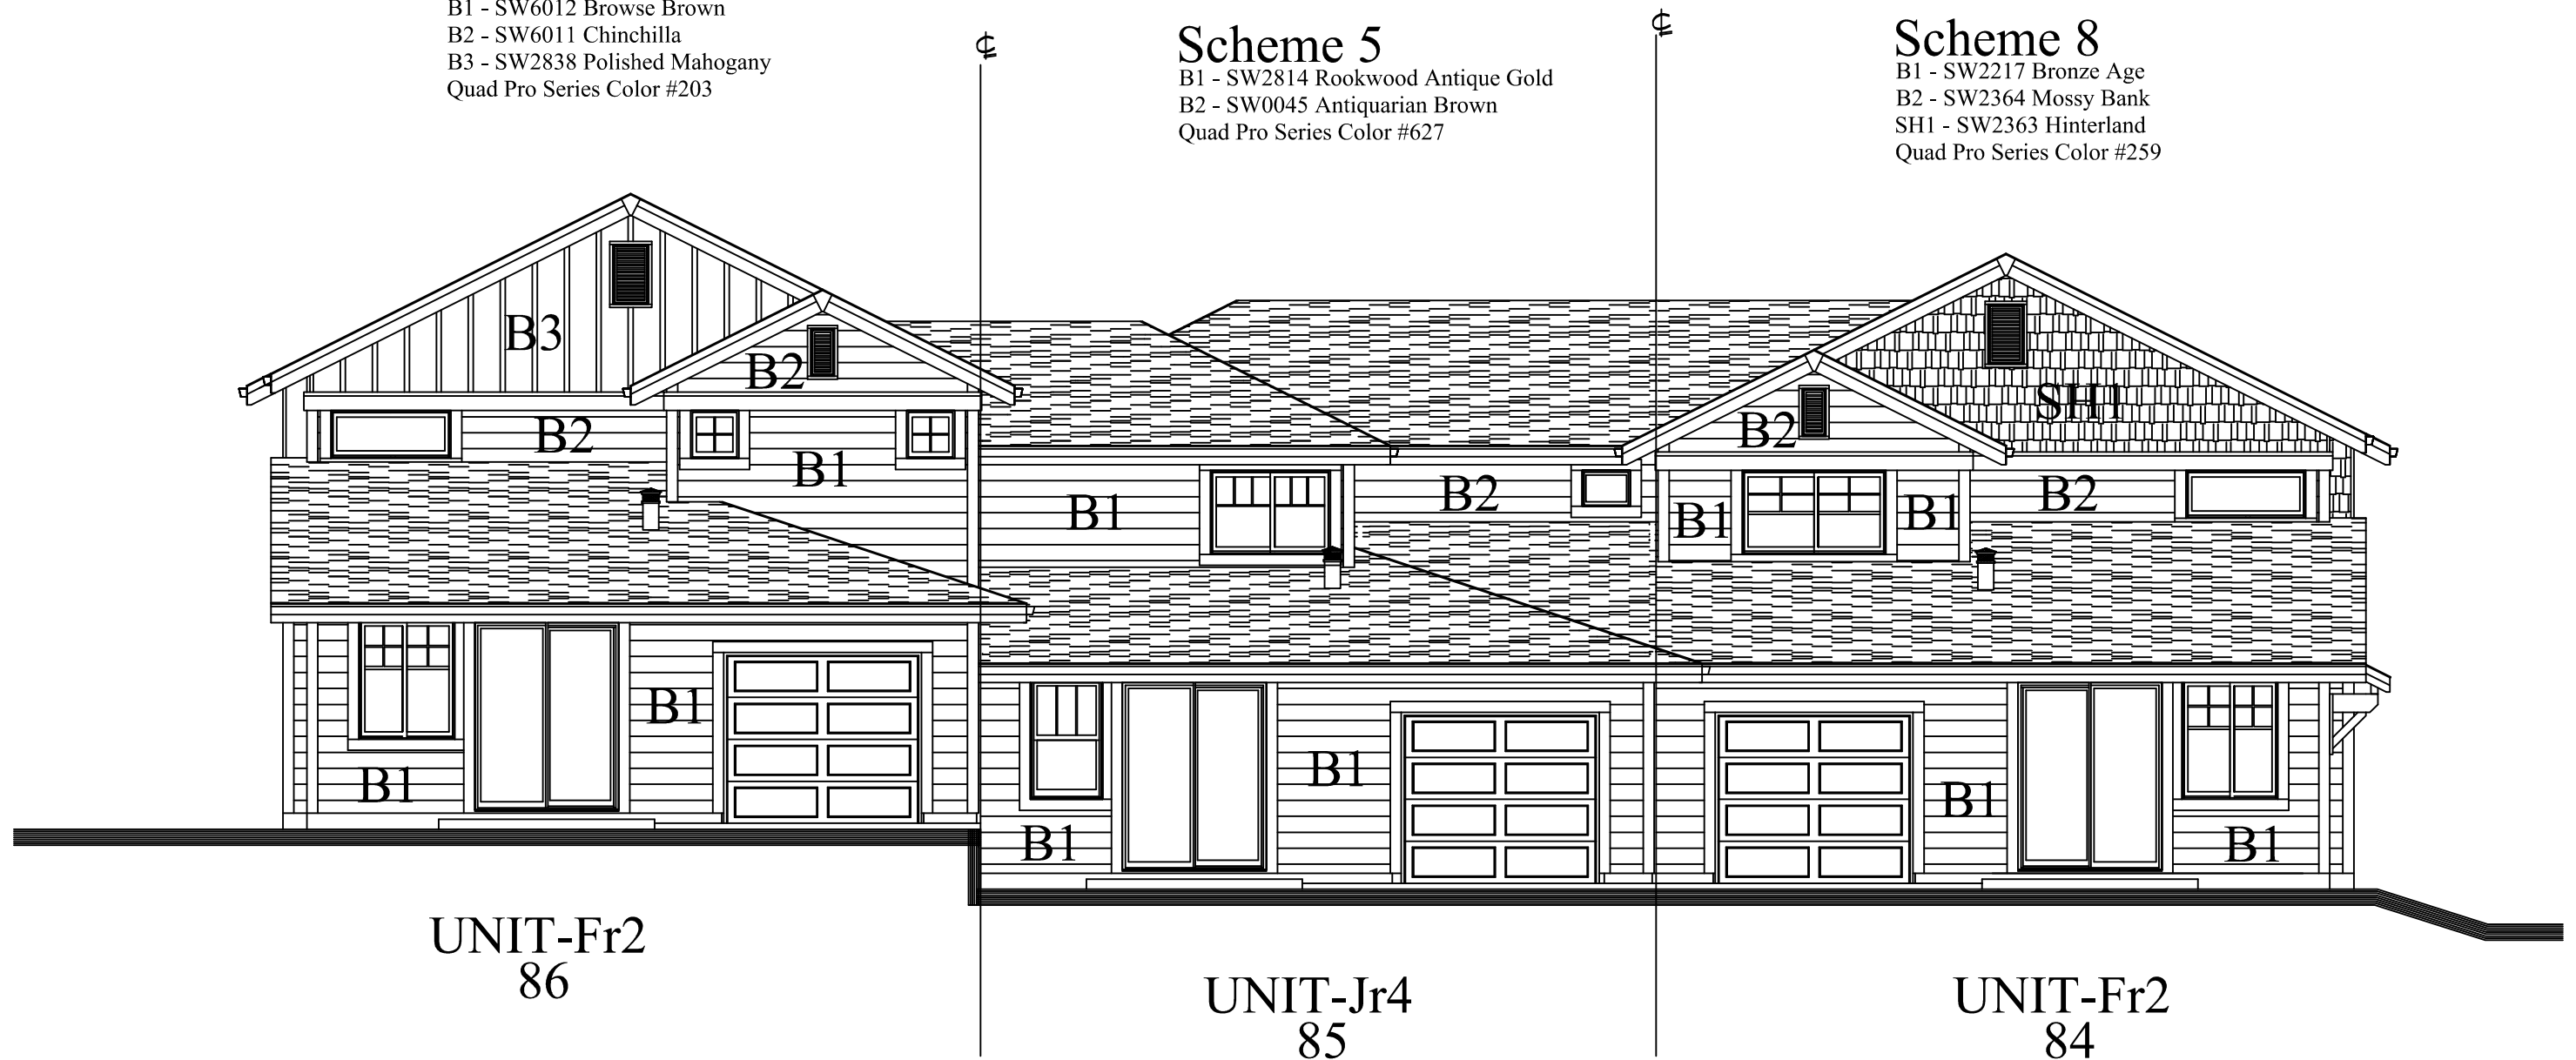

Scheme 10

B1 - SW6012 Browse Brown
B2 - SW6011 Chinchilla
B3 - SW2838 Polished Mahogany
Quad Pro Series Color #203

Scheme 5

B1 - SW2814 Rookwood Antique Gold
B2 - SW0045 Antiquarian Brown
Quad Pro Series Color #627

Scheme 8

B1 - SW2217 Bronze Age
B2 - SW2364 Mossy Bank
SH1 - SW2363 Hinterland
Quad Pro Series Color #259

UNIT-Fr2
86

UNIT-Jr4
85

UNIT-Fr2
84

BUILDING TYPE-IVa SOUTH ELEVATION

SCALE: 1/8" = 1'-0"

BLDG 12

Ridgestone – Building 12
South (Rear) Elevation
Labeled