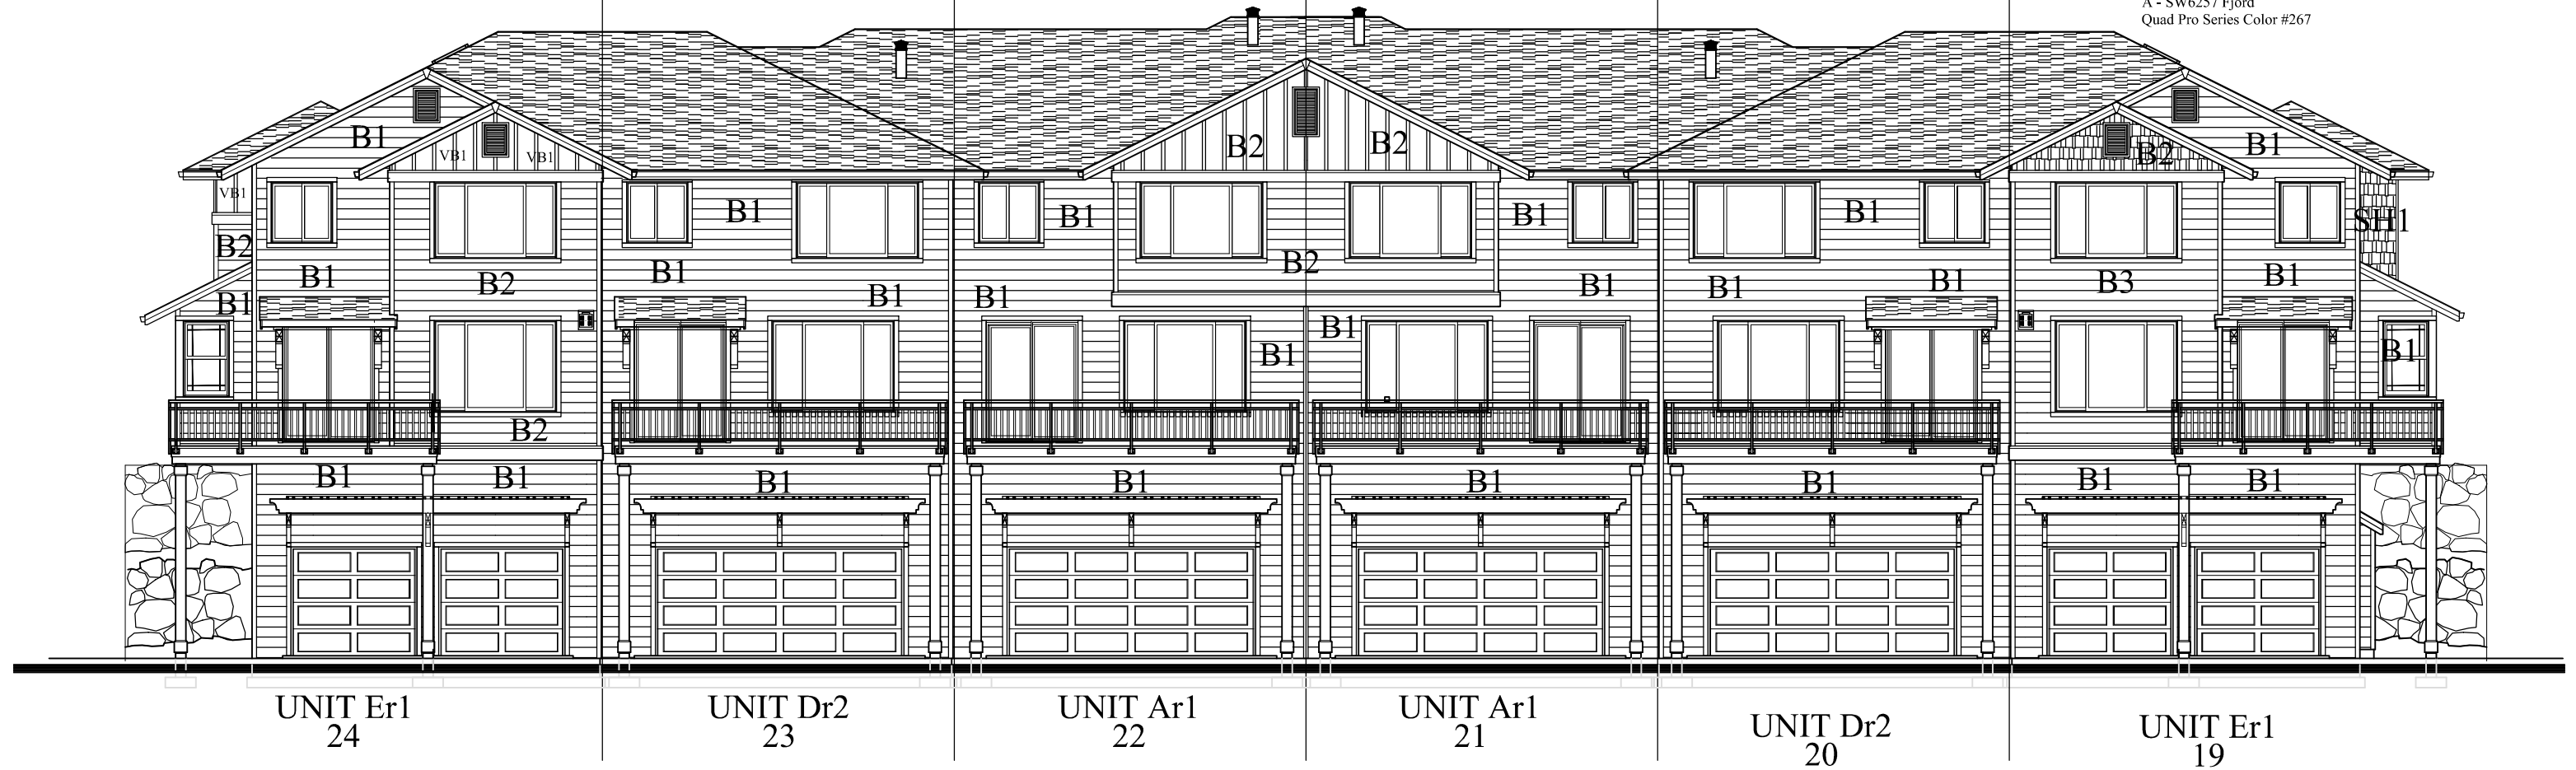

Scheme 9
 B2 - SW2807 Rookwood Medium Brown
 Quad Pro Series Color #259

Scheme 5
 B1 - SW2726 Nutmeg
 B2 - SW0045 Antiquarian Brown
 VB1 - SW2814 Rookwood Antique Gold
 Quad Pro Series Color #943

Scheme 10
 B1 - SW6011 Chinchilla
 Quad Pro Series Color #253

Scheme 2
 B1 - SW0010 Wickerwork
 Quad Pro Series Color #413

Scheme 3
 B1 - SW0042 Ruskin Room Green
 Quad Pro Series Color #739

Scheme 9
 B1 - SW7710 Brandywine
 Quad Pro Series Color #224

Scheme 14
 B1 - SW3049 Monterey Tan
 B2 - SW2250 Fjord
 B3 - SW6257 Gibraltar
 SH1 - SW6257 Gibraltar
 A - SW6257 Fjord
 Quad Pro Series Color #267

BUILDING TYPE-Vb EAST ELEVATION

BLDG 13

SCALE: 1/8" = 1'-0"

Ridgestone – Building 13
 East (rear) Elevation
 Labeled – 05.24.10