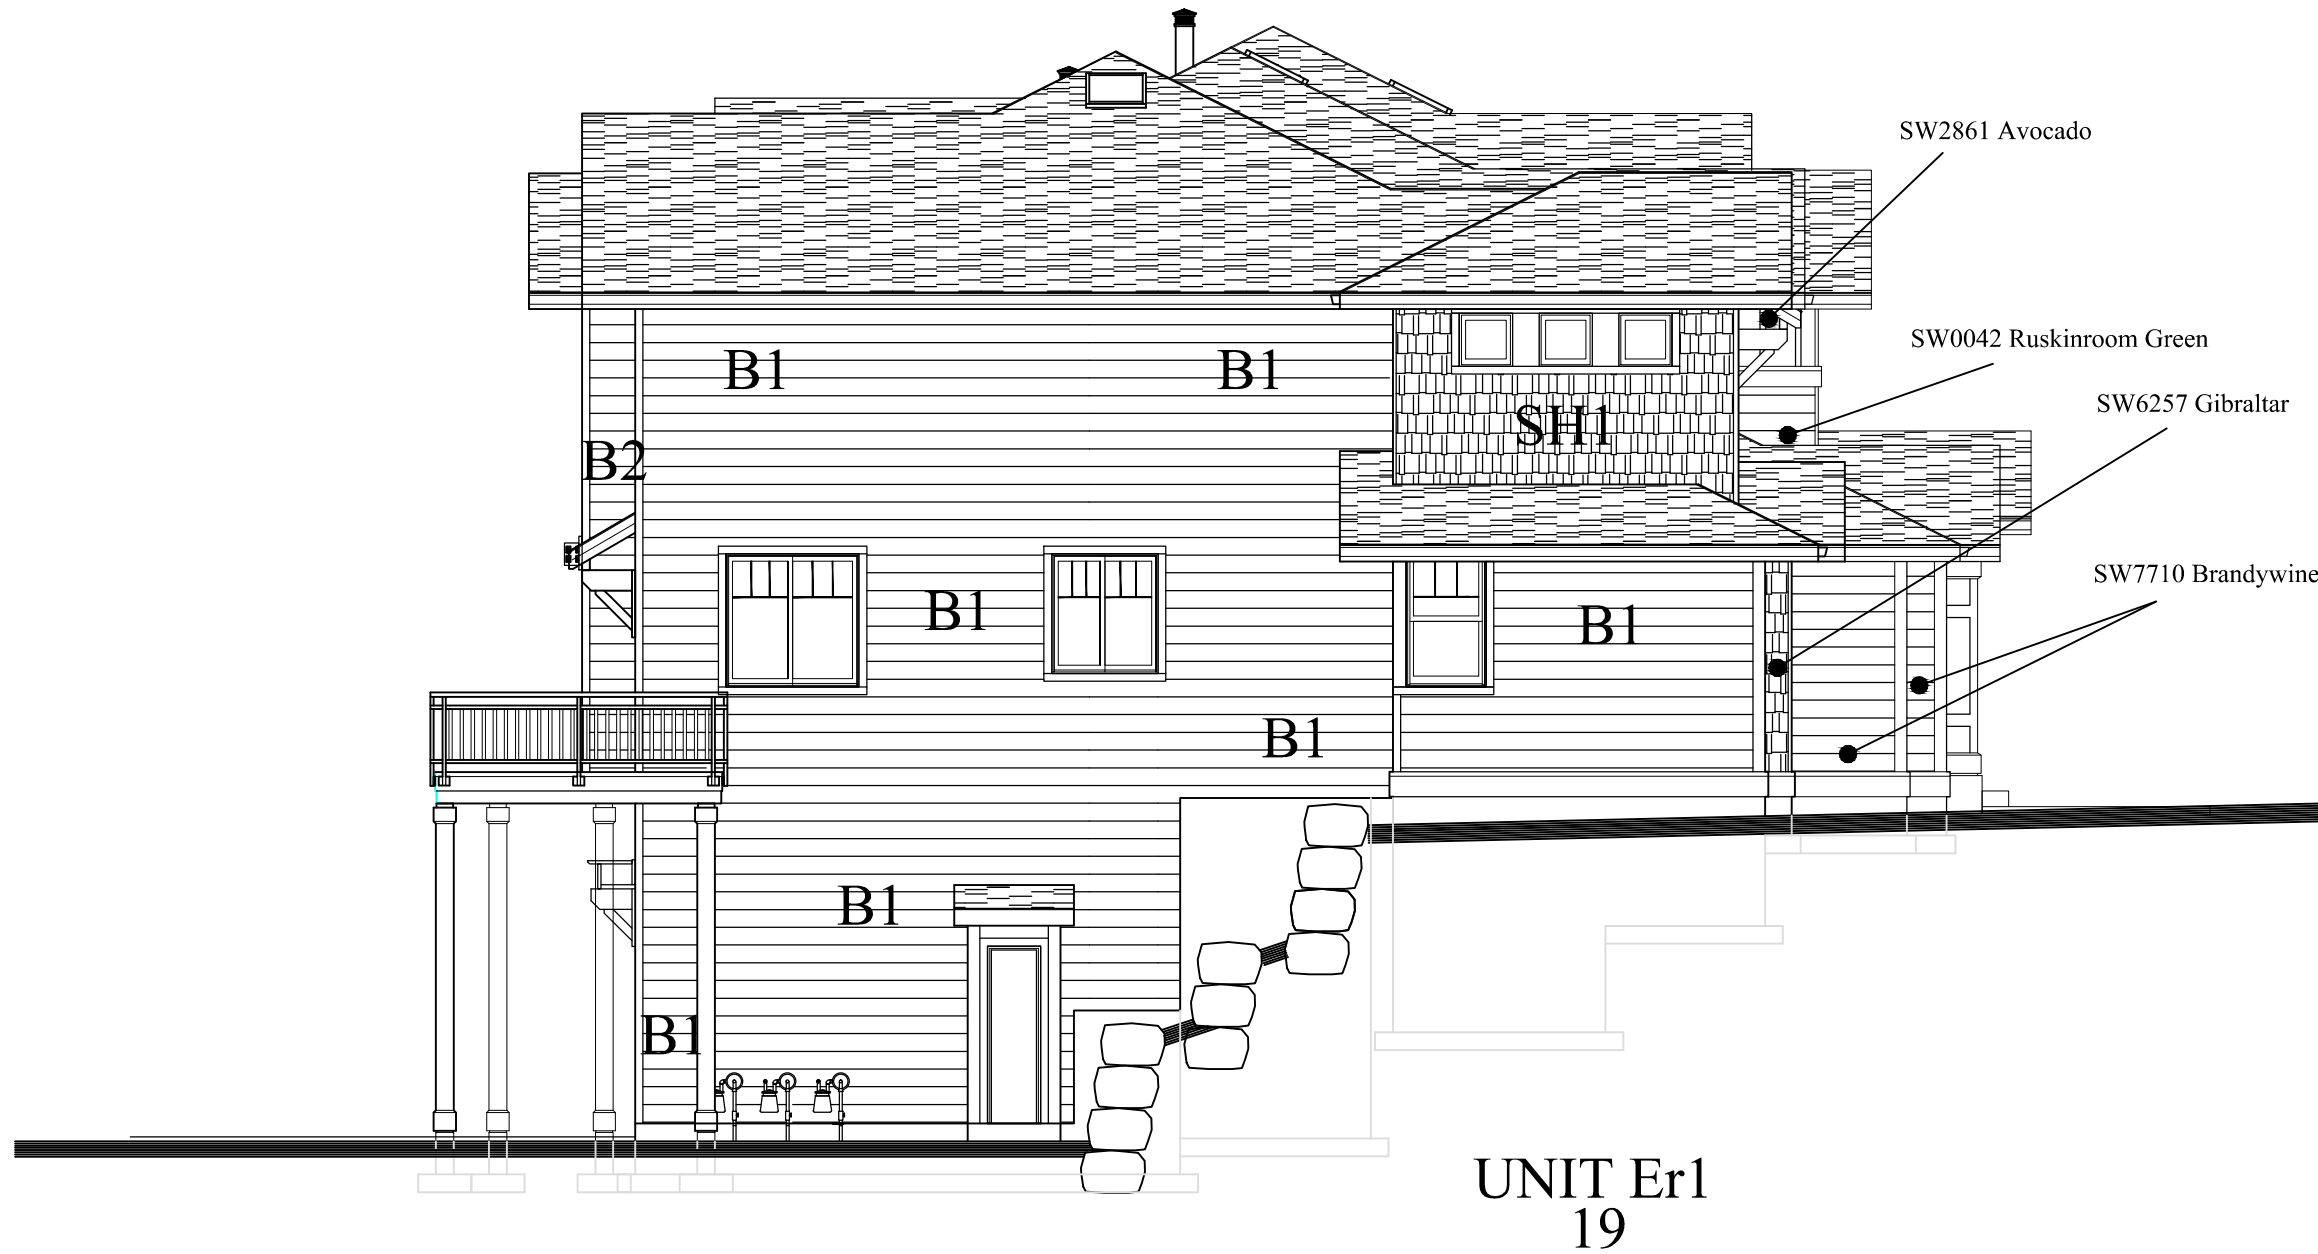

Scheme 14

B1 - SW3049 Monterey Tan
B2 - SW6257 Gibraltar
SH1 - SW6257 Gibraltar
Quad Pro Series Color #267

BUILDING TYPE-Vb NORTH ELEVATION

BLDG 13

SCALE: 1/8" = 1'-0"

Ridgestone – Building 13
North (Side) Elevation
Labeled – 05.24.10