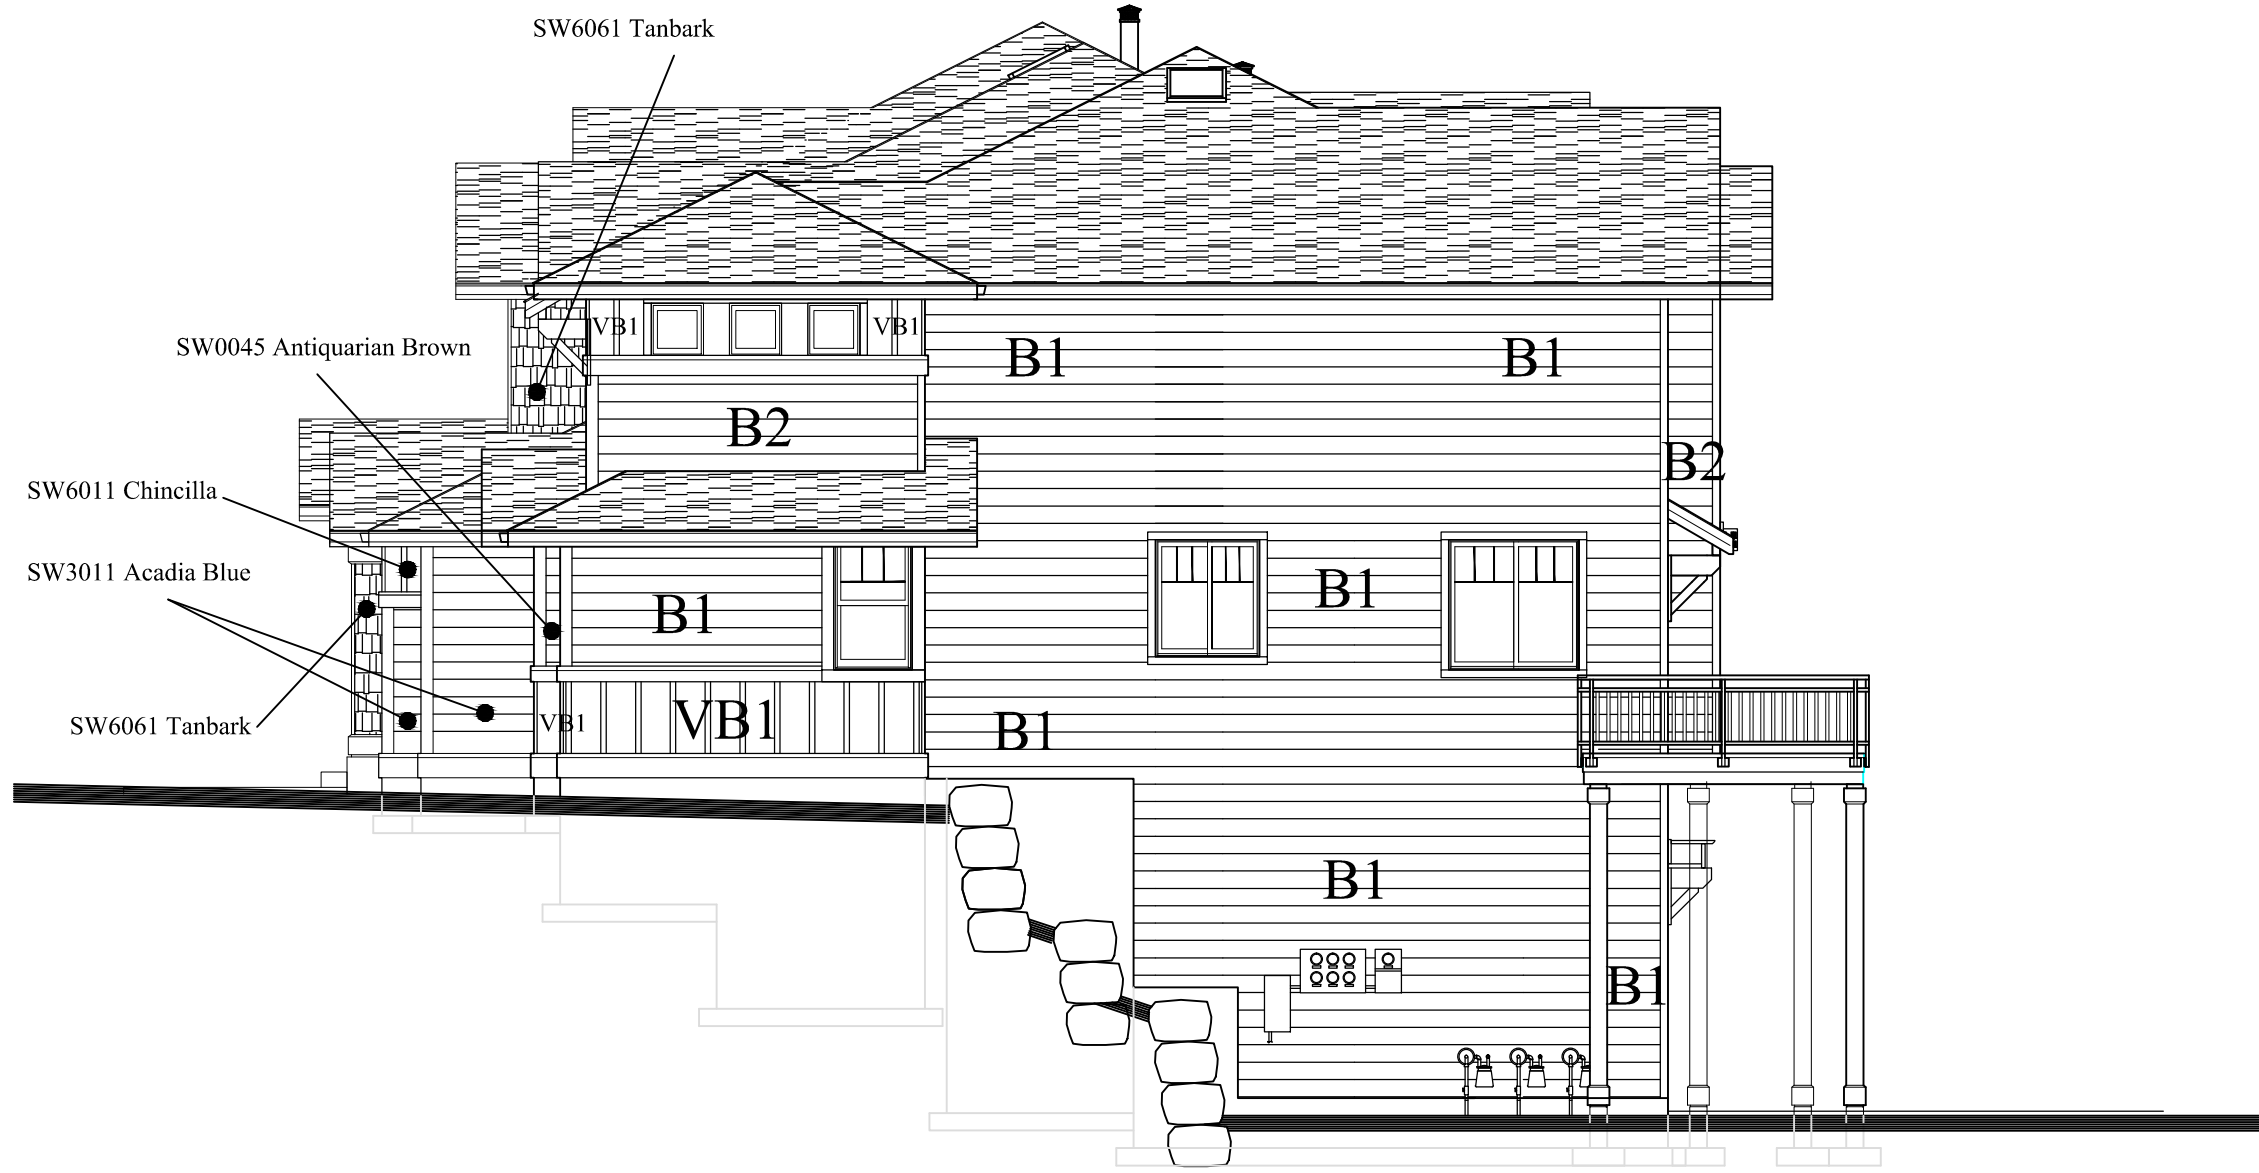

Scheme 5
 B1 - SW2726 Nutmeg
 B2 - SW0045 Antiquarian Brown
 VB1 - SW2814 Rookwood Antique Gold
 Quad Pro Series Color #943

UNIT Er1
 24

BUILDING TYPE-Vb SOUTH ELEVATION

BLDG 13

SCALE: 1/8" = 1'-0"

Ridgestone – Building 13
 South (Side) Elevation
 Labeled – 05.24.10