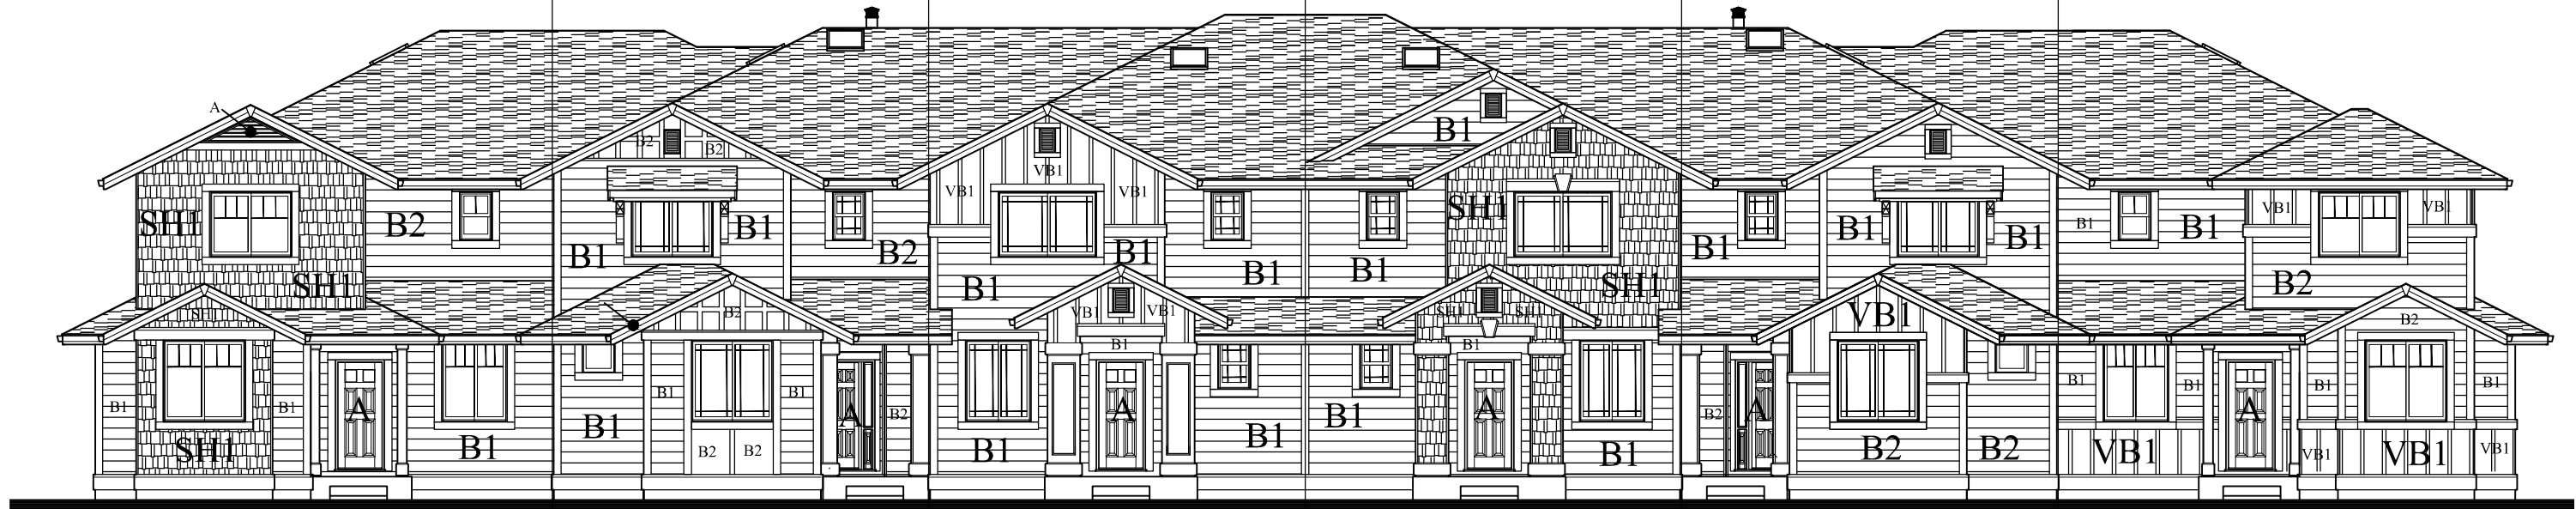

**Scheme 14**

B1 - SW3049 Monterey Tan  
B2 - SW2250 Fjord  
SH1 - SW6257 Gibraltar  
A - SW6257 Fjord  
Quad Pro Series Color #267

**Scheme 9**

B1 - SW7710 Brandywine  
B2 - SW6116 Tatami Tan  
A - SW2807 Rookwood Medium Brown  
Quad Pro Series Color #224

**Scheme 3**

B1 - SW0042 Ruskin Room Green  
VB1 - SW2861 Avocado  
A - SW6272 Plum Brown  
Quad Pro Series Color #739

**Scheme 2**

B1 - SW0010 Wickerwork  
SH2 - SW6061 Tanbark  
A - SW2837 Aurora Brown  
Quad Pro Series Color #413

**Scheme 10**

B1 - SW6011 Chinchilla  
B2 - SW3011 Acadia Blue  
VB1 - SW6011 Chinchilla  
A - SW6188 Shade Grown  
Quad Pro Series Color #253

**Scheme 5**

B1 - SW2726 Nutmeg  
B2 - SW0045 Antiquarian Brown  
VB1 - SW2814 Rookwood Antique Gold  
A - SW2838 Polished Mahogany  
Quad Pro Series Color #943

Ridgestone – Building 13  
West (front) Elevation  
Labeled – 05.24.10