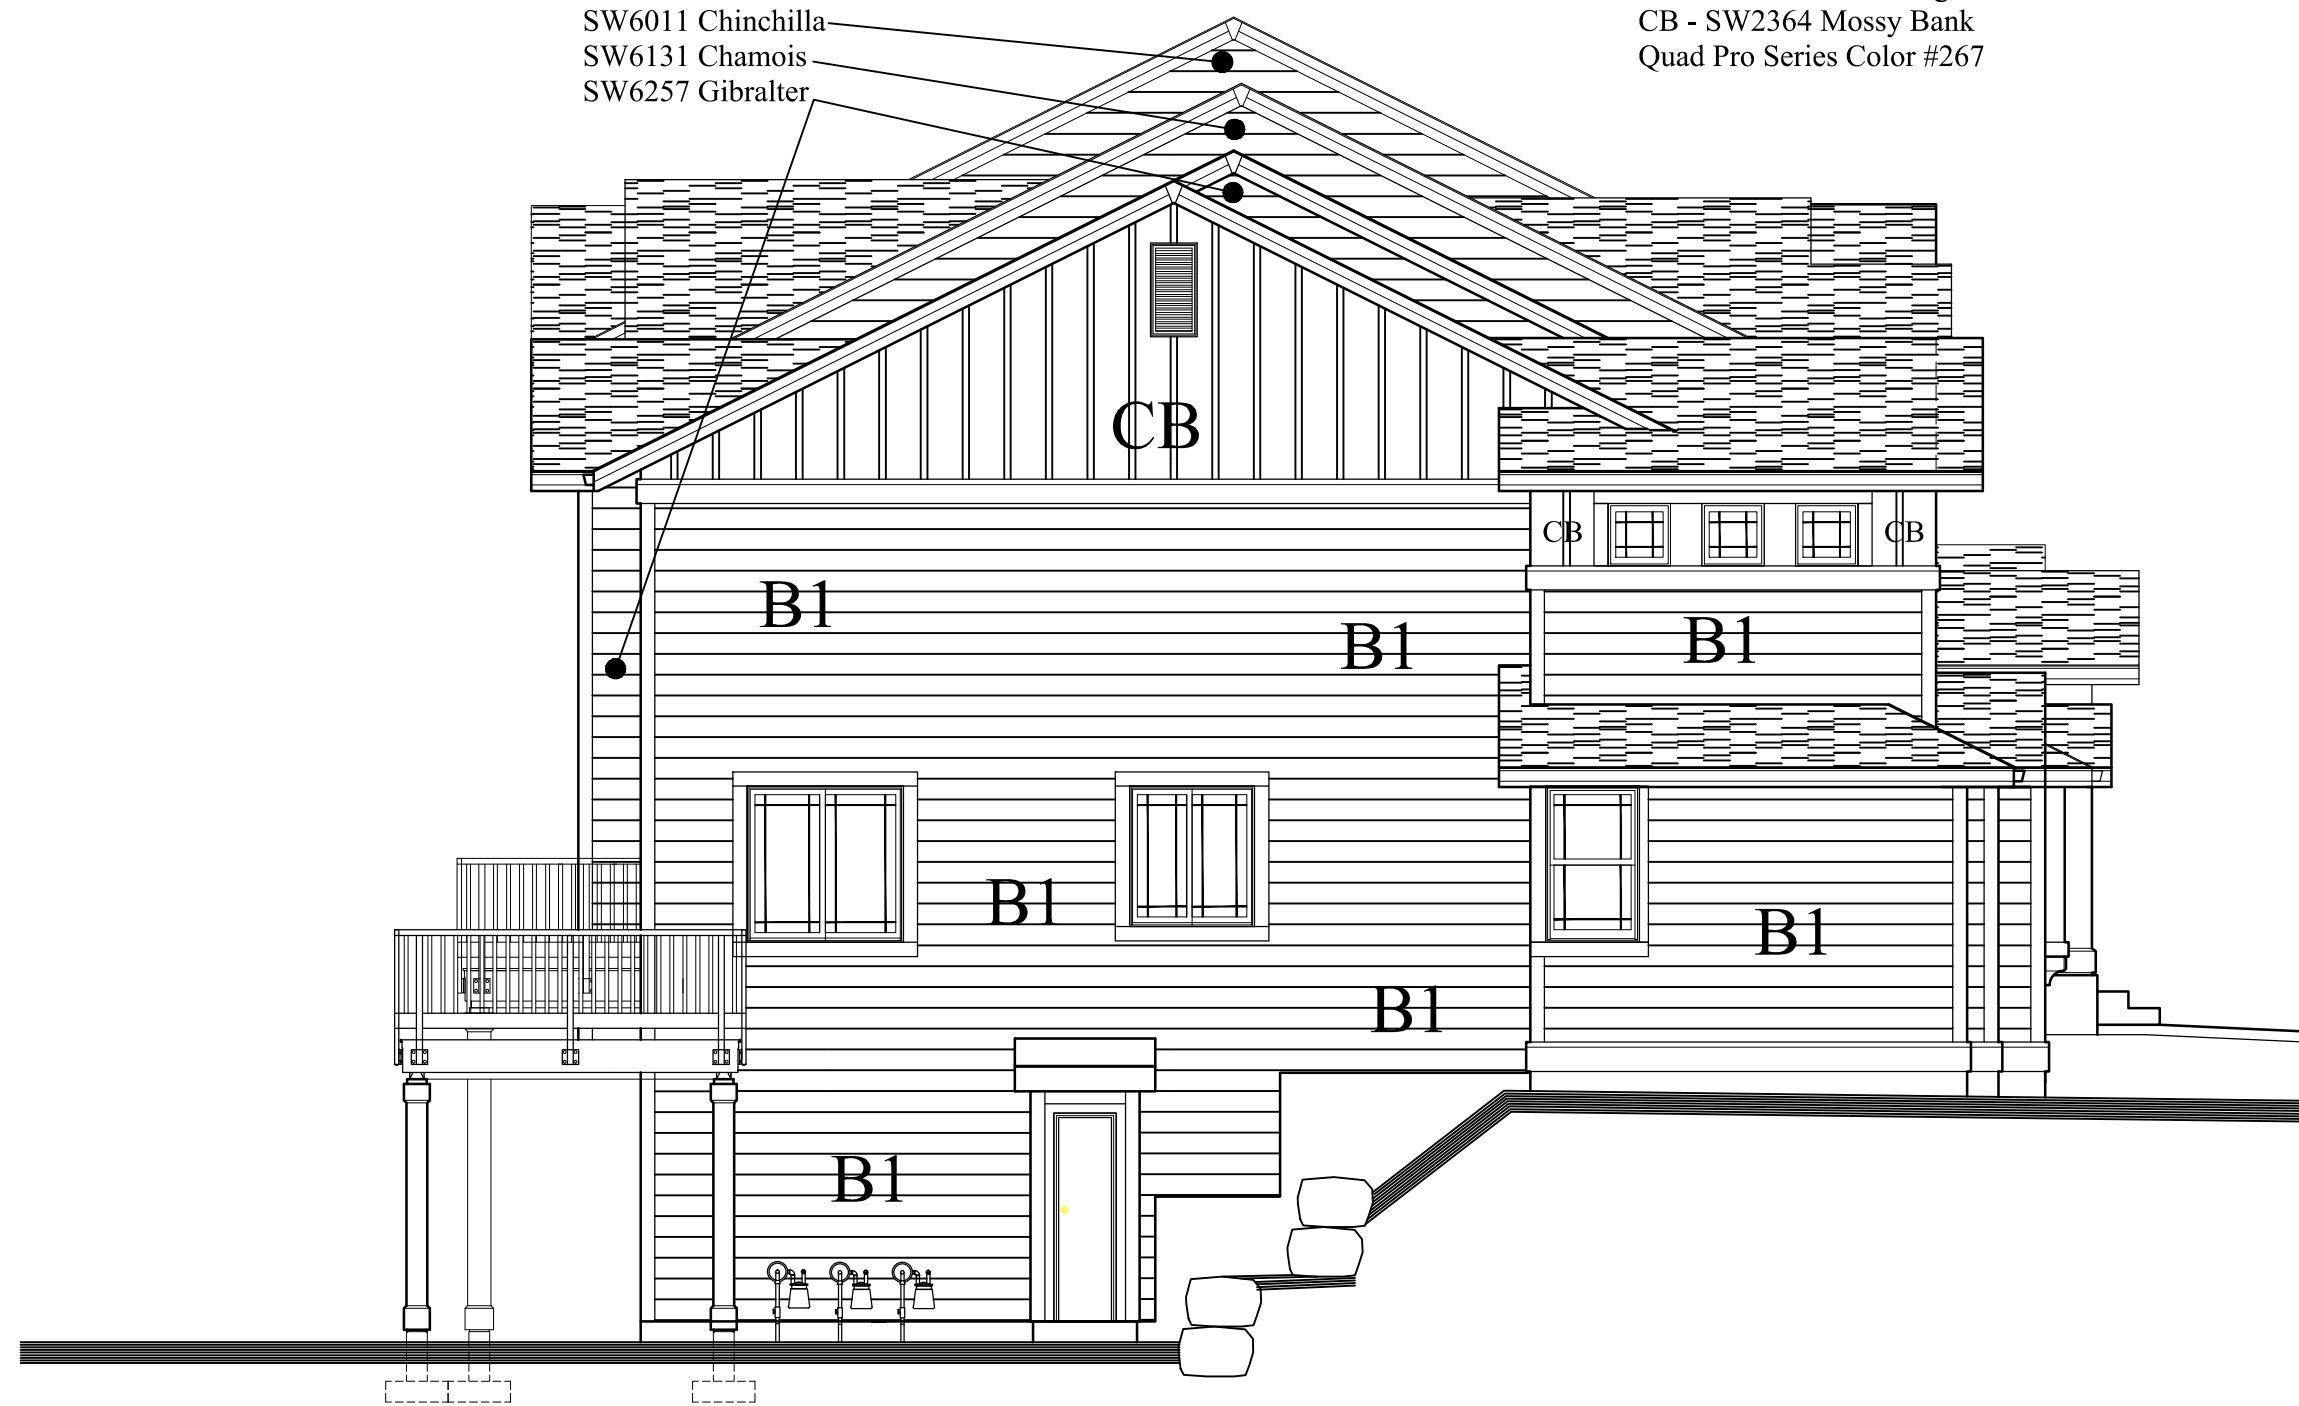

Scheme 8

B1 - SW2217 Bronze Age
CB - SW2364 Mossy Bank
Quad Pro Series Color #267

BUILDING TYPE-V(a)-r1 NORTH ELEVATION

BLDG 14

SCALE: 1/8" = 1'-0"