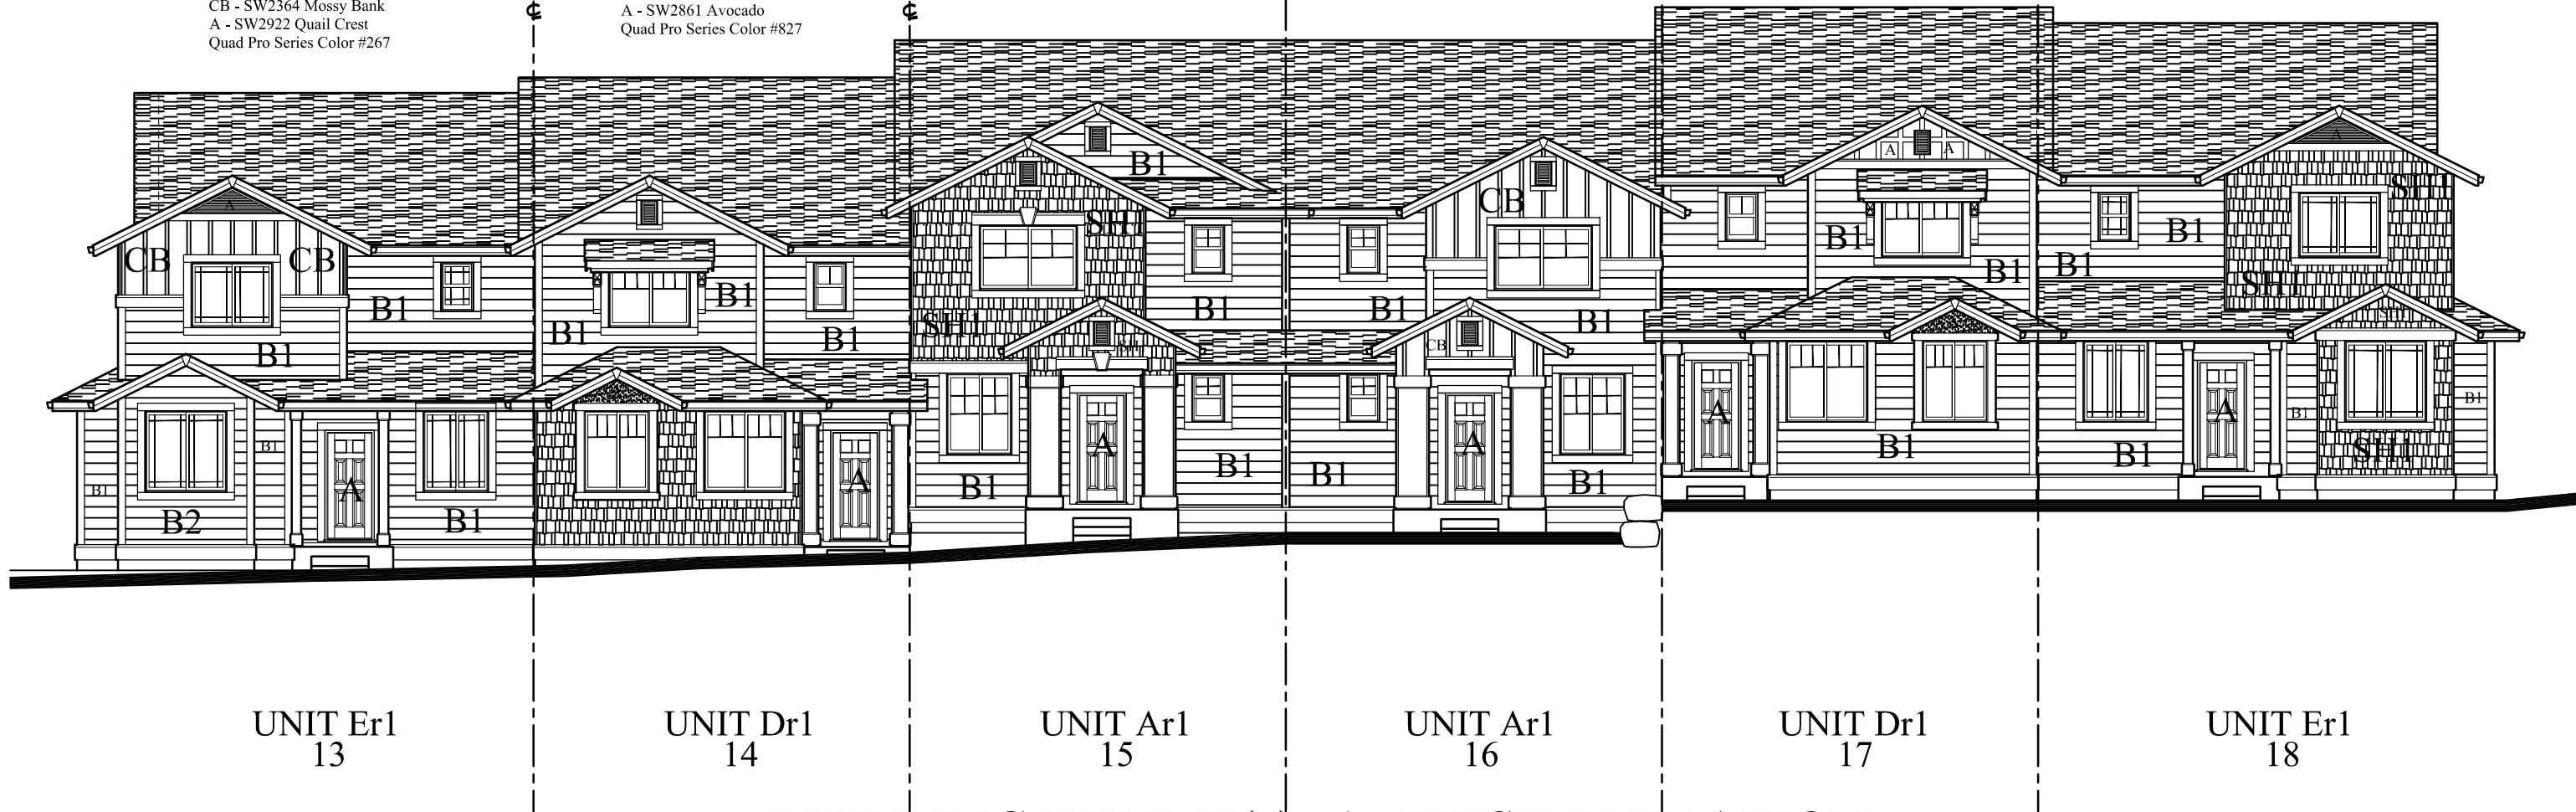

**Scheme 8**  
 B1 - SW2217 Bronze Age  
 B2 - SW2364 Mossy Bank  
 CB - SW2364 Mossy Bank  
 A - SW2922 Quail Crest  
 Quad Pro Series Color #267

**Scheme 3**  
 B1 - SW6257 Gibraltar  
 SH1 - SW6272 Plum Brown  
 A - SW2861 Avocado  
 Quad Pro Series Color #827

**Scheme 4**  
 B1 - SW6131 Chamois  
 SH1 - SW1119 Burnished Brandy  
 A - SW2726 Nutmeg  
 Quad Pro Series Color #497

**Scheme 5**  
 B1 - SW0045 Antiquarian Brown  
 CB - SW0008 Cajun Red  
 A - SW6090 Java  
 Quad Pro Series Color #223

**BUILDING TYPE-V(a)-r1 WEST ELEVATION**

**BLDG 14** SCALE: 1/8" = 1'-0"