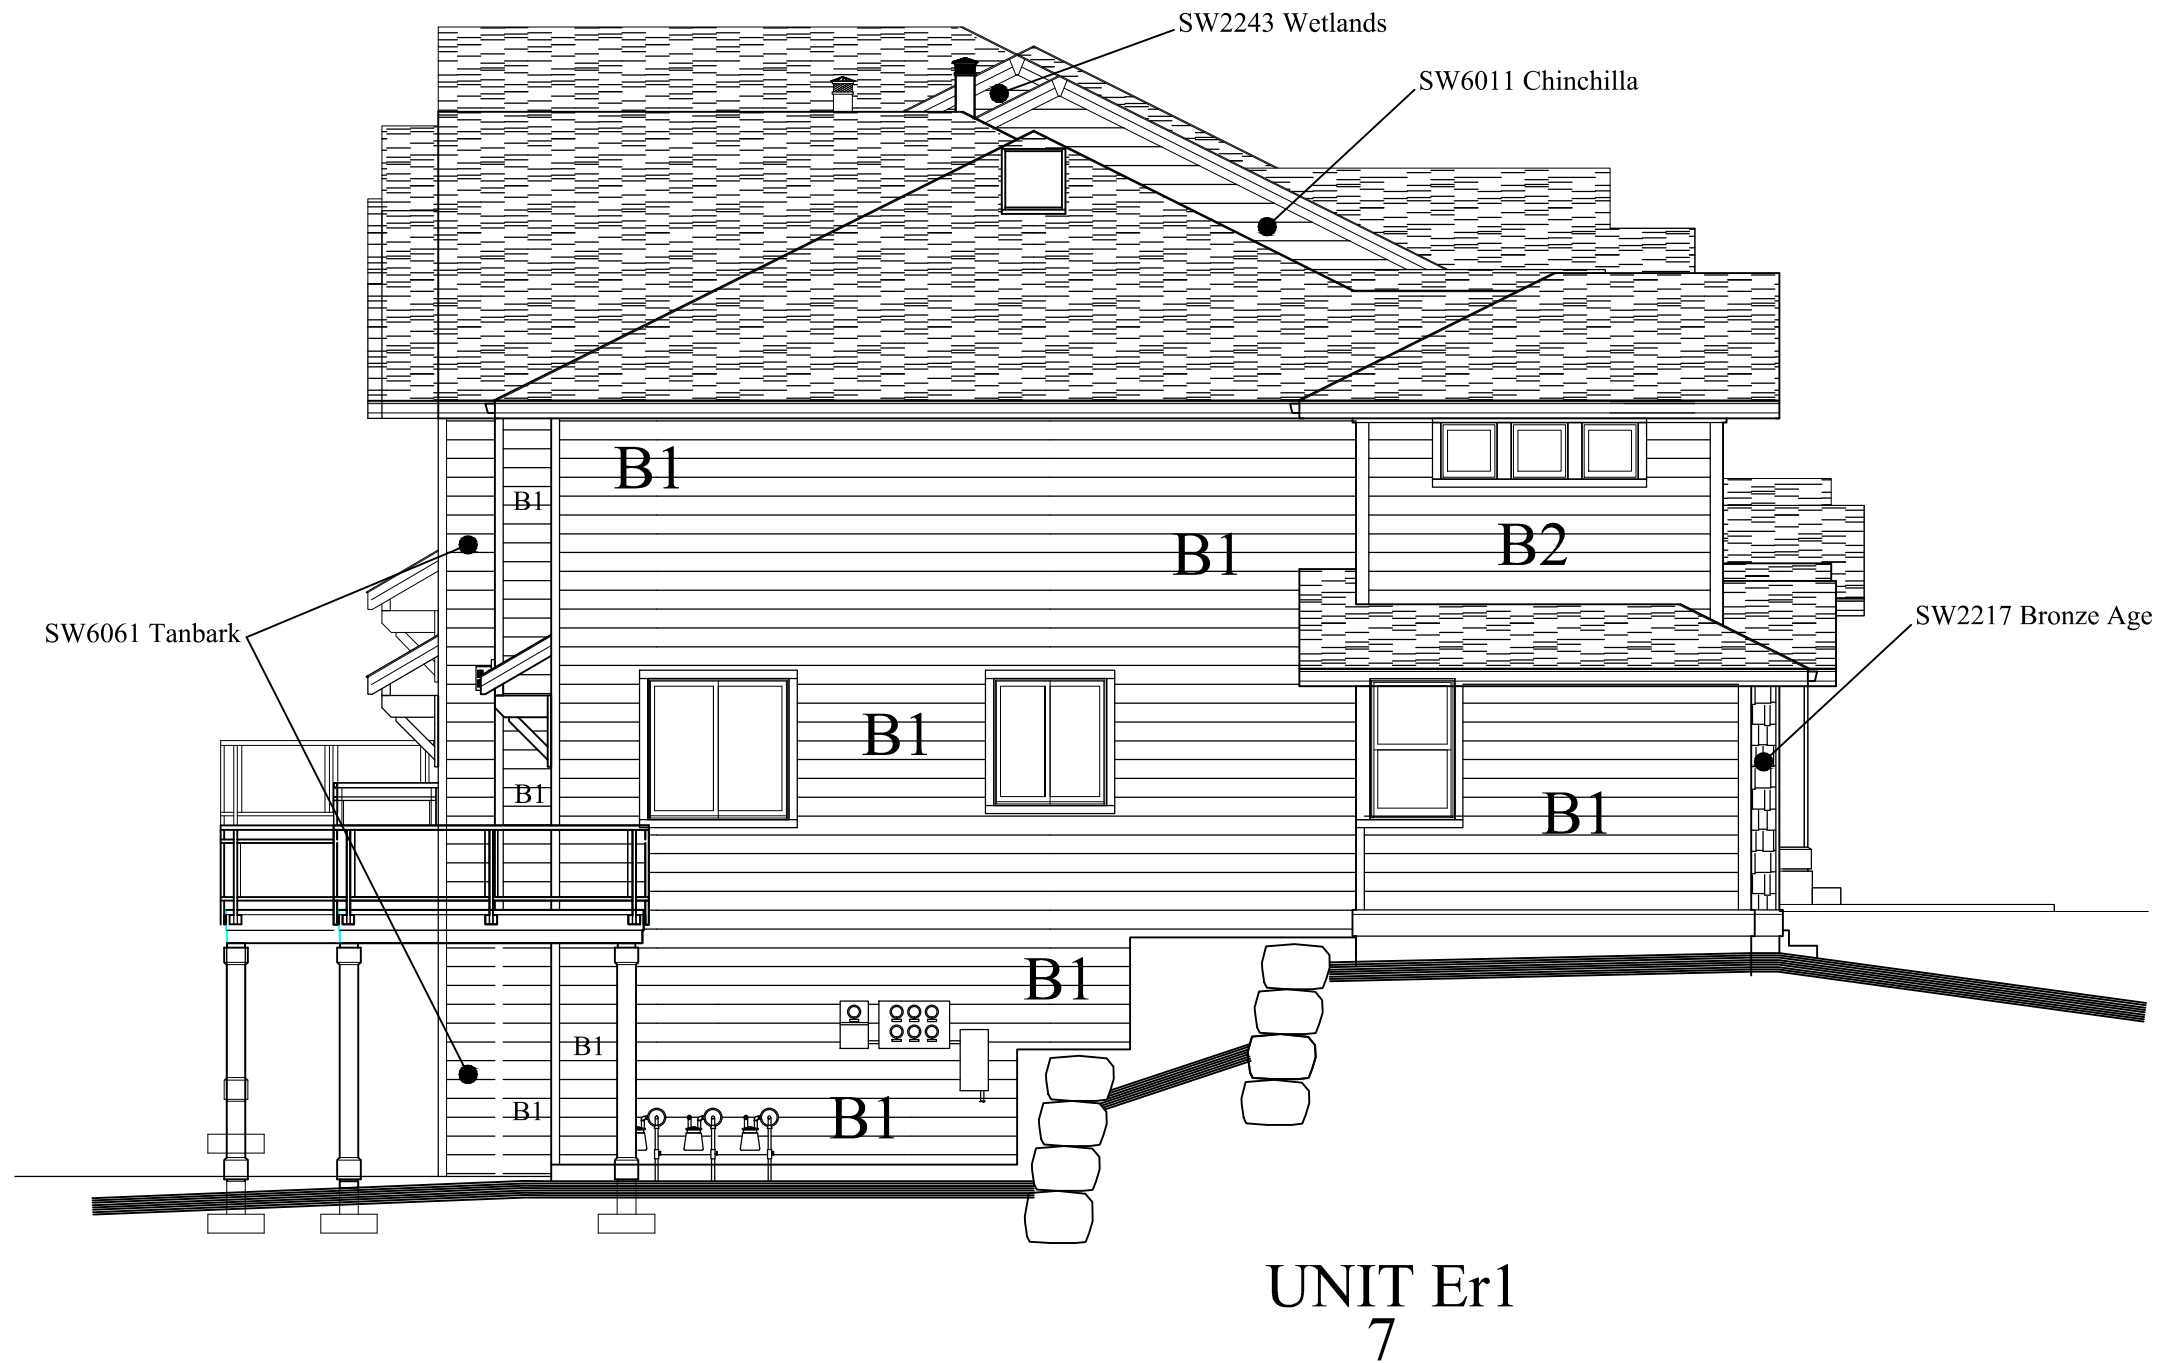

Scheme 8
B1 - SW2363 Hinterland
B2 - SW2364 Mossy Bank
Quad Pro Series Color #739

BUILDING TYPE-Vc NORTH ELEVATION

BLDG 15

SCALE: 1/8" = 1'-0"

Ridgestone – Building 15
North (side) Elevation
Labeled – 06.17.10