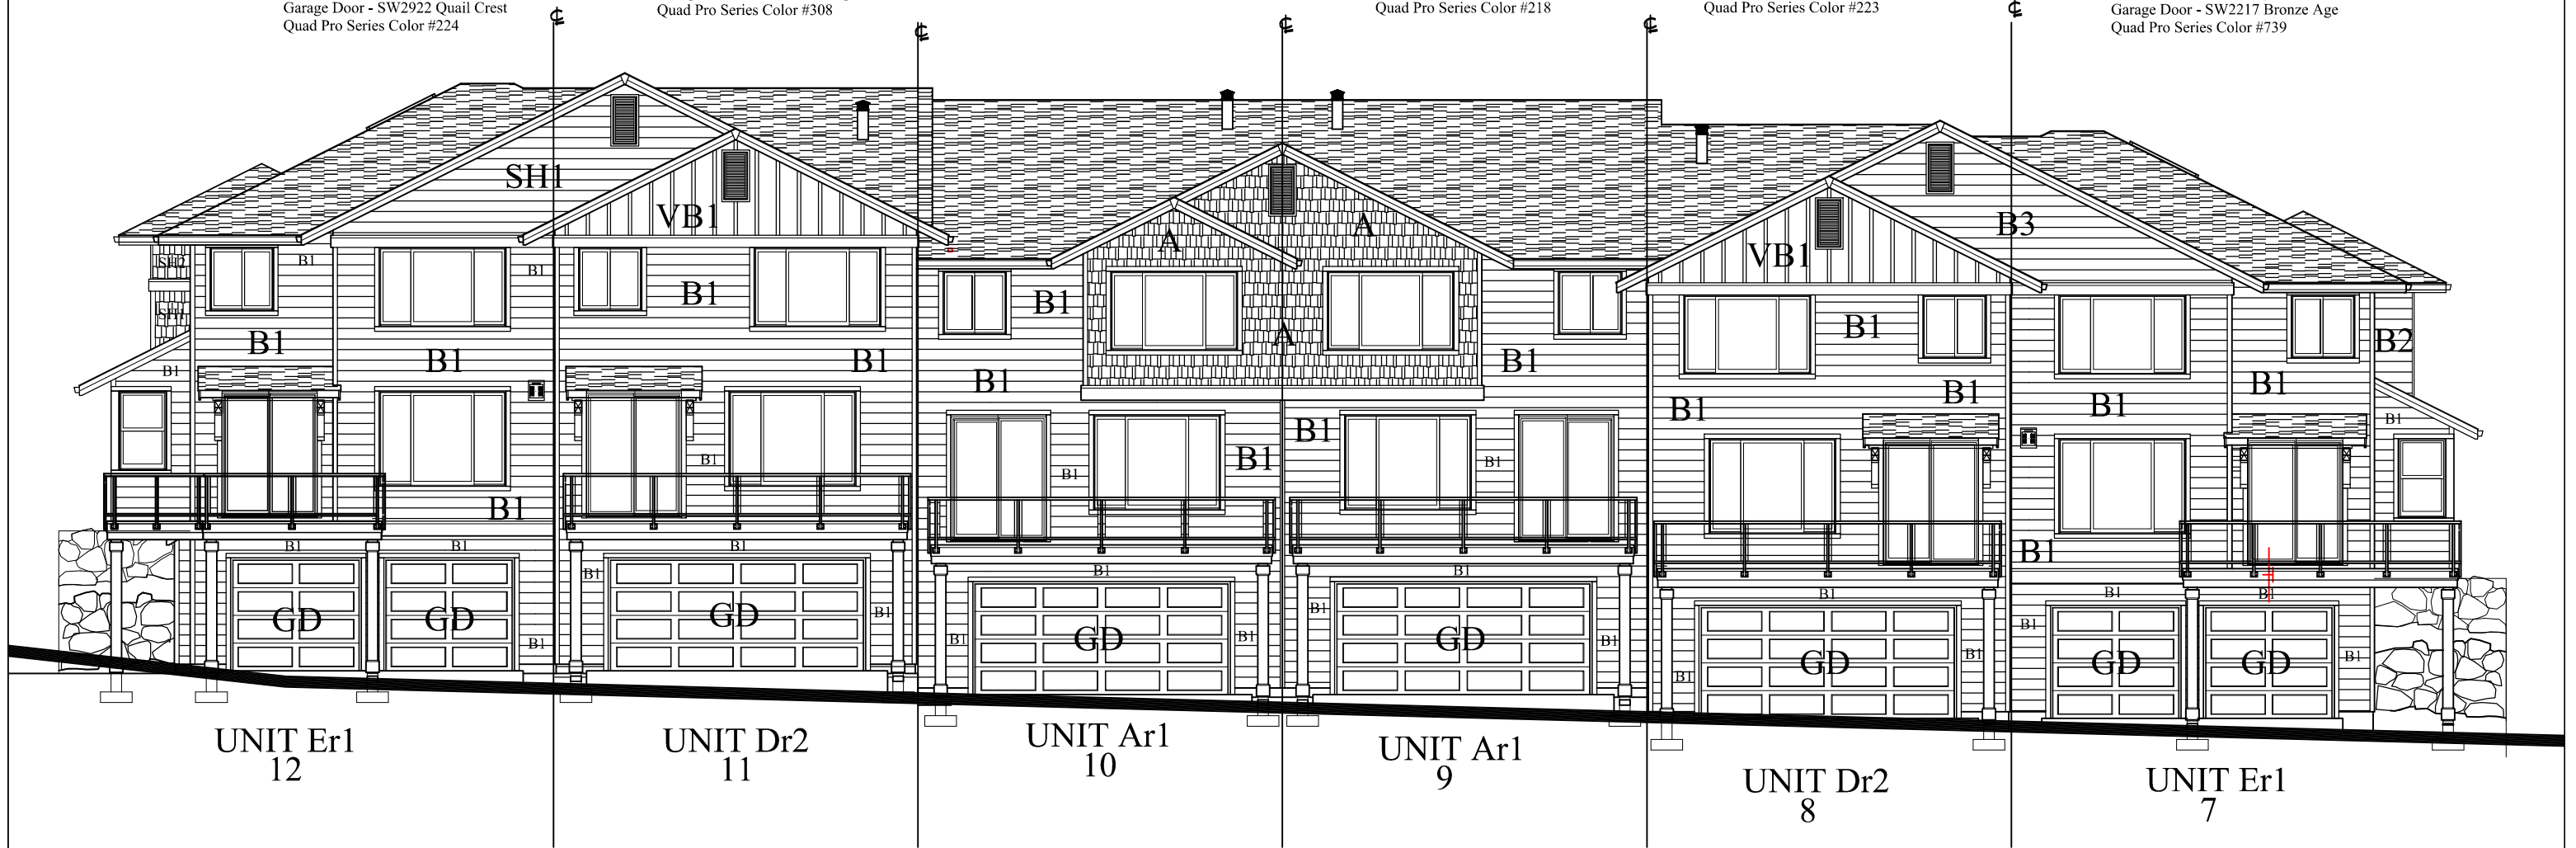

**Scheme 9**

B1 - SW2329 Brandywine  
SH1 - SW6116 Tatami Tan  
SH2 - SW2922 Quail Crest  
Garage Door - SW2922 Quail Crest  
Quad Pro Series Color #224

**Scheme 6**

B1 - SW2243 Wetlands  
VB1 - SW6188 Shade Grown  
Garage Door - SW6137 Burlap  
Quad Pro Series Color #308

**Scheme 5**

B1 - 6130 Mannered Gold  
Garage Door - SW0045 Antiquarian Brown  
Quad Pro Series Color #497

**Scheme 14**

B1 - SW6011 Chinchilla  
A - SW2848 Roycroft Pewter  
Garage Door - SW2250 Fjord  
Quad Pro Series Color #218

**Scheme 2**

B1 - SW6061 Tanbark  
VB1 - SW2838 Polished Mahogany  
Garage Door - SW2837 Aurora Brown  
Quad Pro Series Color #223

**Scheme 8**

B1 - SW2363 Hinterland  
B2 - SW2364 Mossy Bank  
B3 - SW2217 Bronze Age  
Garage Door - SW2217 Bronze Age  
Quad Pro Series Color #739

**BUILDING TYPE-Vc EAST ELEVATION**

**BLDG 15**

SCALE: 1/8" = 1'-0"

Ridgestone – Building 15  
East (rear) Elevation  
Labeled – 08.18.10