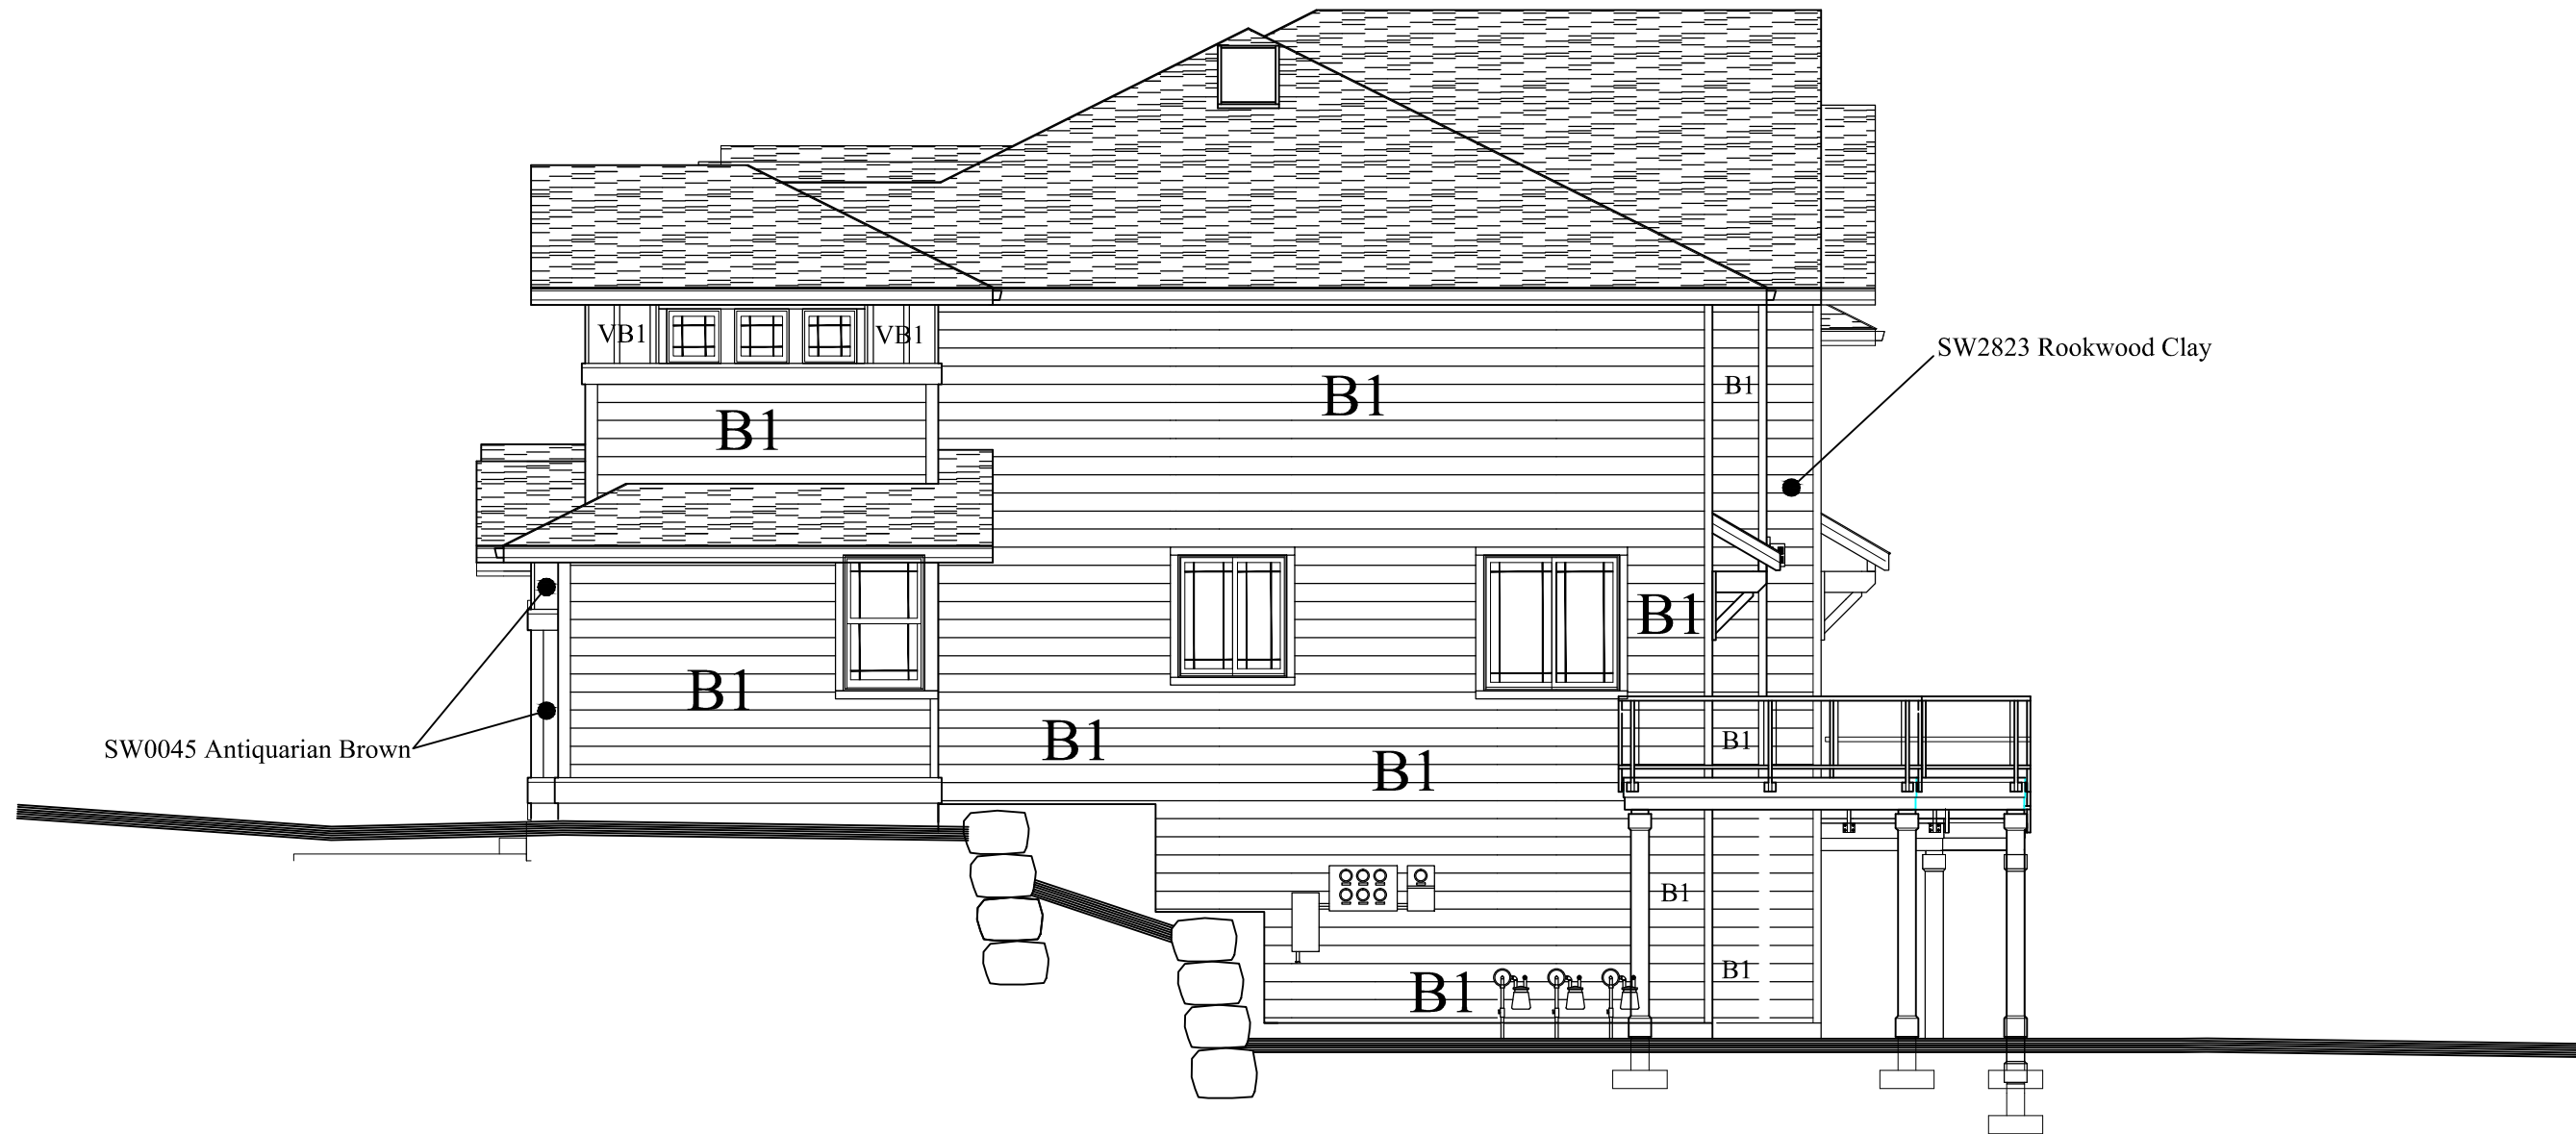

Scheme 4

B1 - SW6131 Chamois
VB1 - SW0045 Antiquarian Brown
Quad Pro Series Color #627

UNIT Er1
6

BUILDING TYPE-Vd SOUTH ELEVATION

BLDG 16

SCALE: 1/8" = 1'-0"

Ridgestone – Building 16
South (side) Elevation
Labeled – 06.24.10