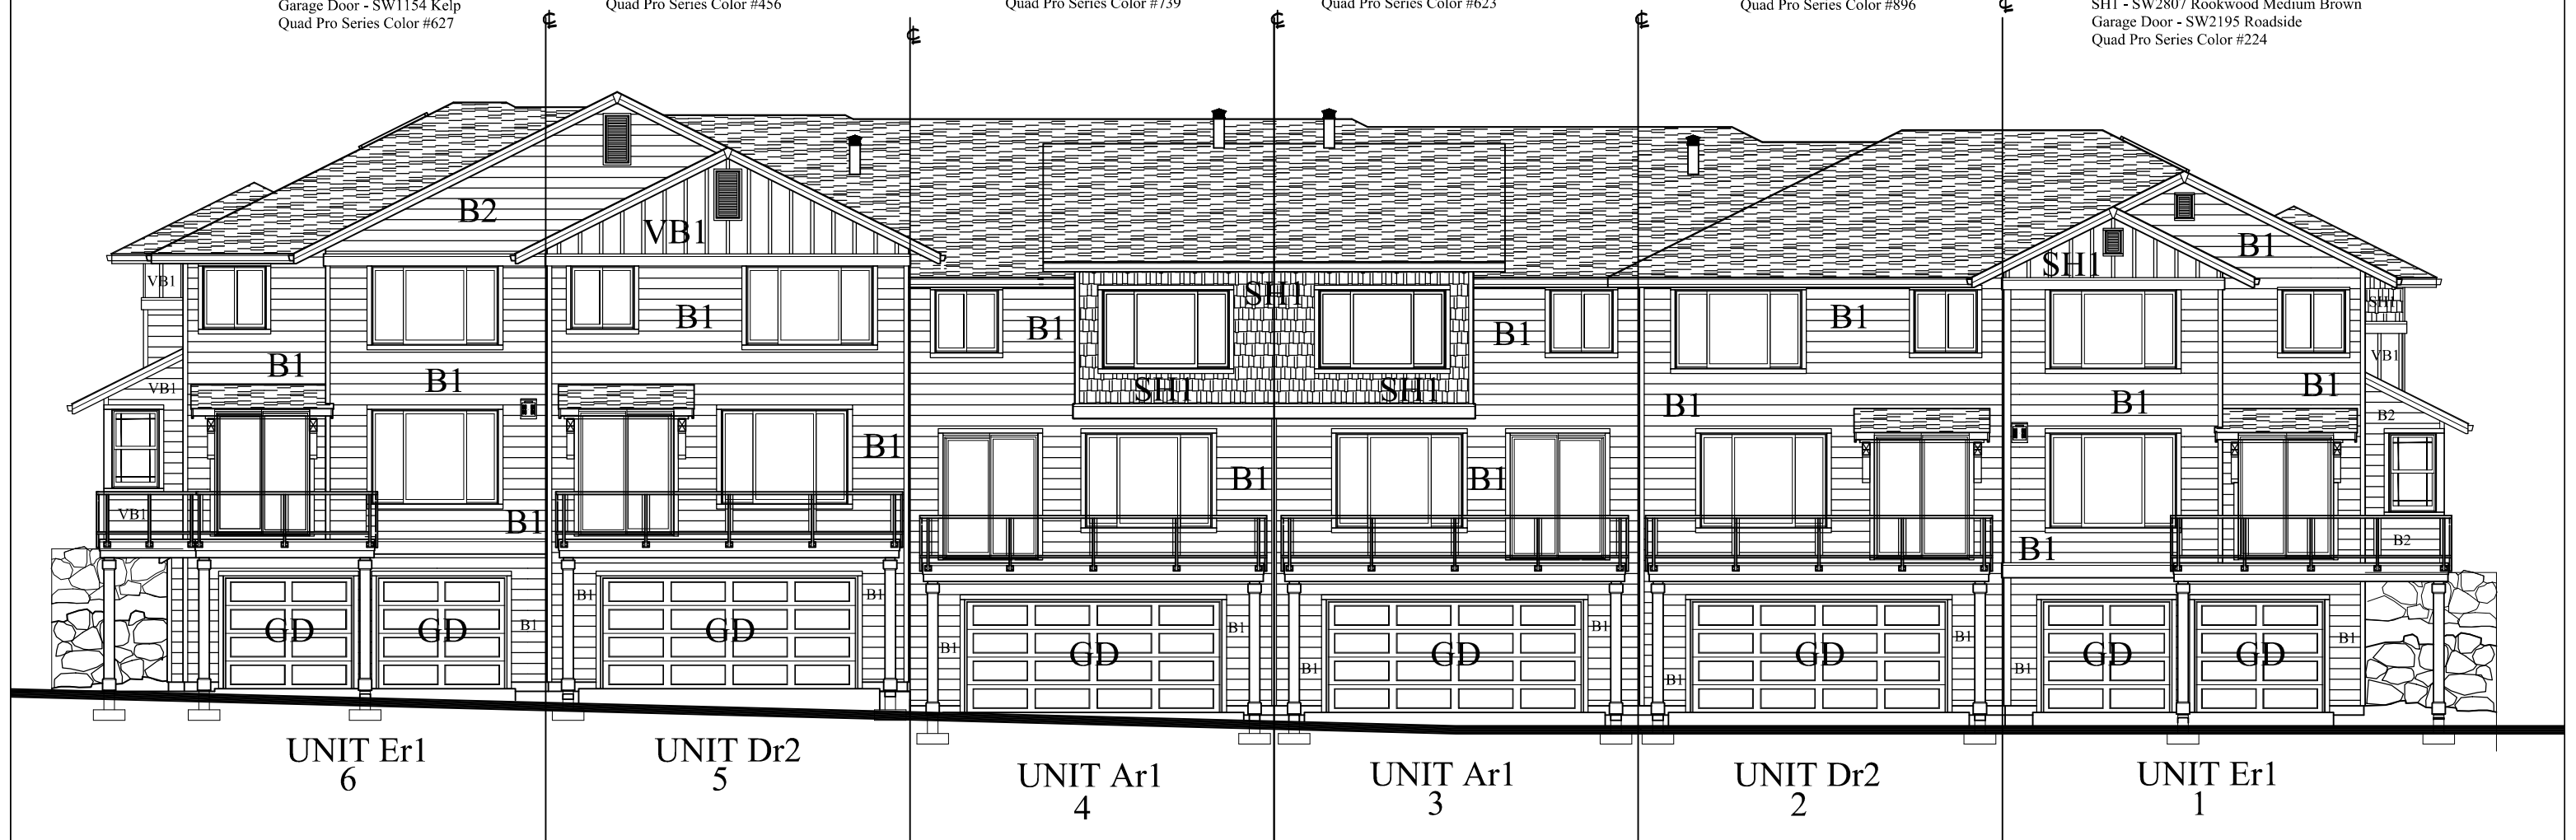

**Scheme 4**

B1 - SW6131 Chamois  
B2 - SW0045 Antiquarian Brown  
VB1 - SW0045 Antiquarian Brown  
Garage Door - SW1154 Kelp  
Quad Pro Series Color #627

**Scheme 13**

B1 - SW2823 Rookwood Clay  
VB1 - SW6257 Gibraltar  
Garage Door - SW6257 Gibraltar  
Quad Pro Series Color #456

**Scheme 3**

B1 - 0042 Ruskin Room Green  
SH1 - SW6272 Plum Brown  
Garage Door - SW2861 Avocado  
Quad Pro Series Color #739

**Scheme 11**

B1 - SW6381 Anjou Pear  
SH1 - SW6272 Plum Brown  
Garage Door - SW1119 Burnished Brandy  
Quad Pro Series Color #623

**Scheme 1**

B1 - SW2250 Fjord  
Garage Door - SW6137 Burlap  
Quad Pro Series Color #896

**Scheme 12**

B1 - SW6116 Tatami Tan  
B2 - SW2195 Roadside  
VB1 - SW2195 Roadside  
SH1 - SW2807 Rookwood Medium Brown  
Garage Door - SW2195 Roadside  
Quad Pro Series Color #224

**BUILDING TYPE-Vd EAST ELEVATION**

**BLDG 16**

SCALE: 1/8" = 1'-0"

Ridgestone – Building 16  
East (rear) Elevation  
Labeled – 08.18.10