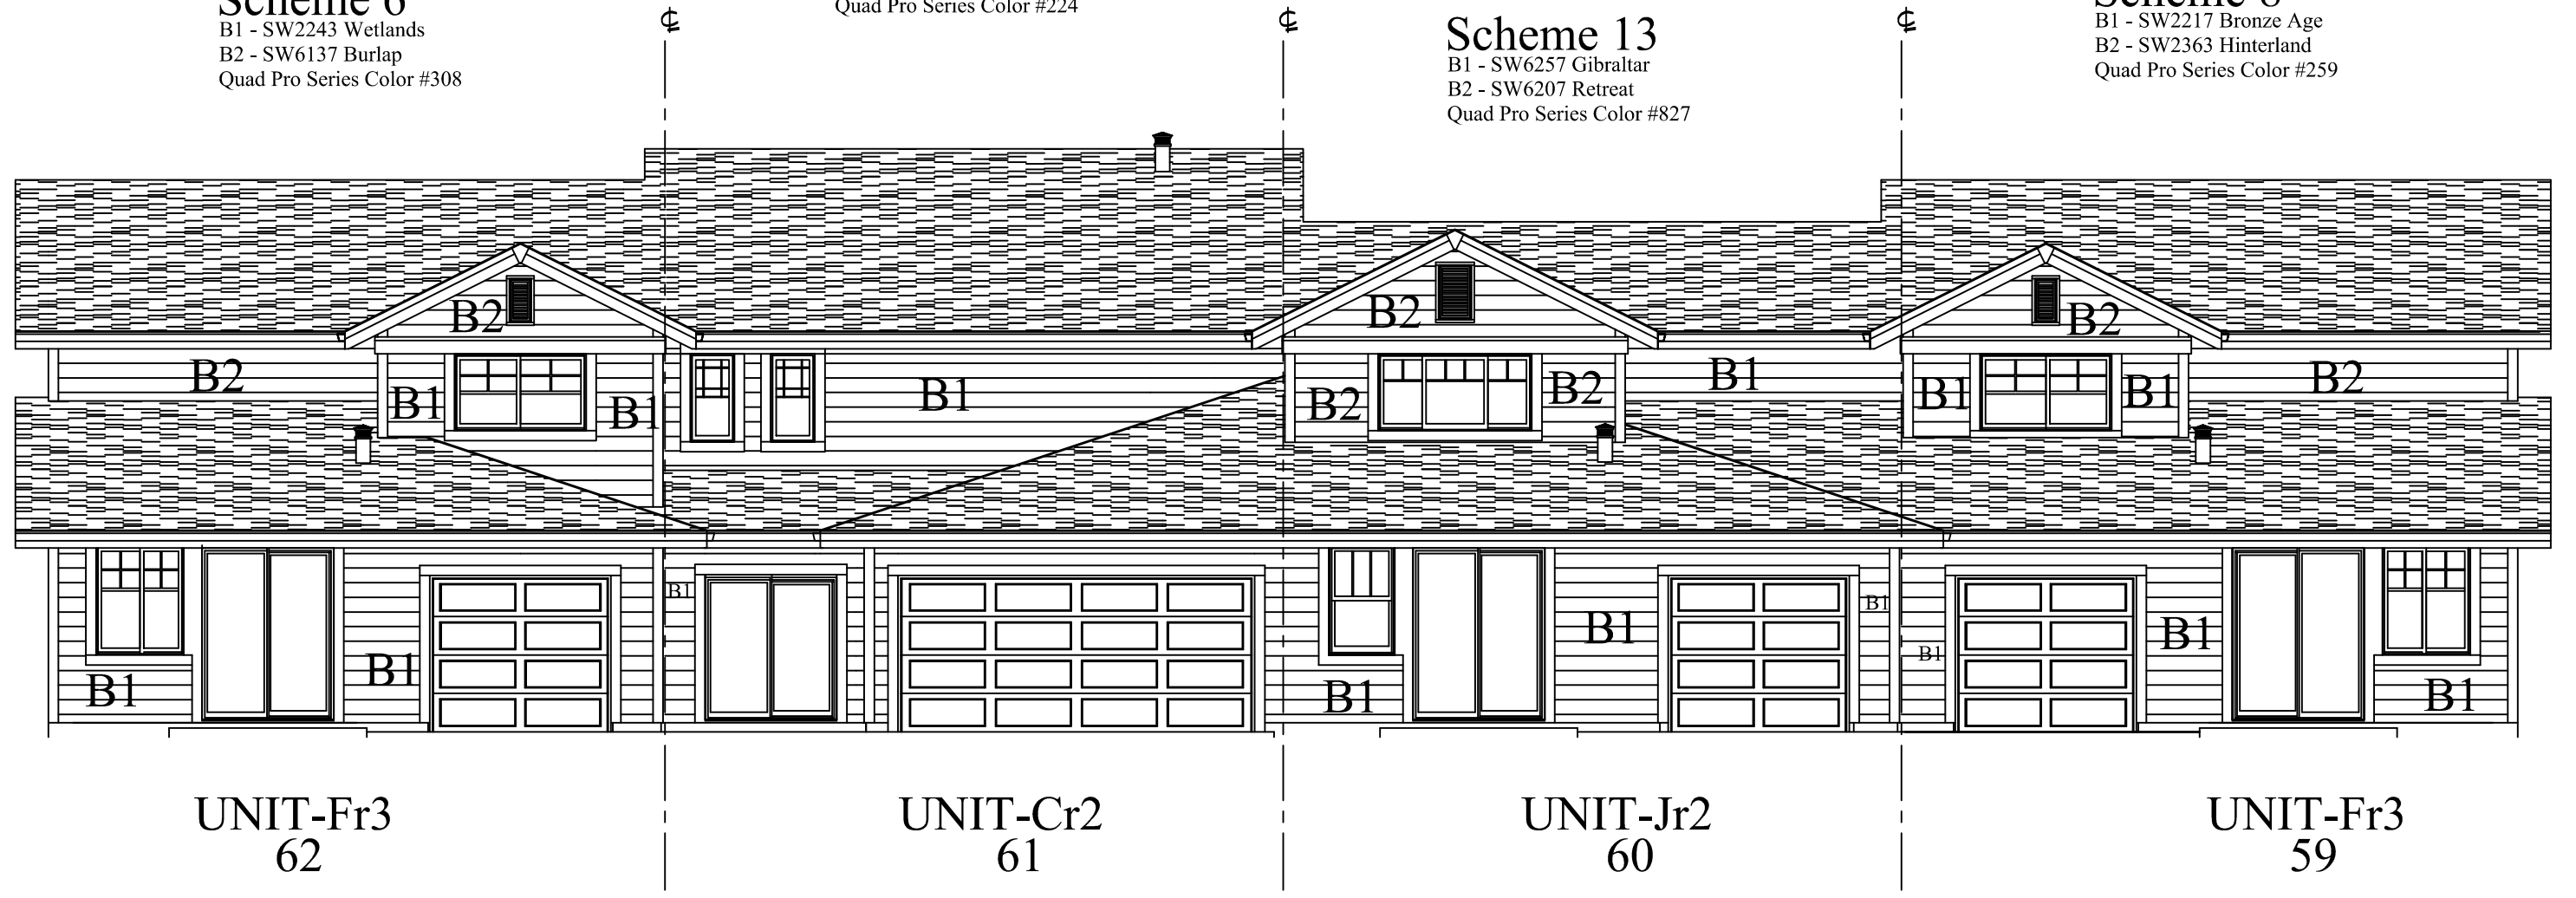

Scheme 6
 B1 - SW2243 Wetlands
 B2 - SW6137 Burlap
 Quad Pro Series Color #308

Scheme 5
 B1 - SW 0045 Antiquarian Brown
 Quad Pro Series Color #224

Scheme 13
 B1 - SW6257 Gibraltar
 B2 - SW6207 Retreat
 Quad Pro Series Color #827

Scheme 8
 B1 - SW2217 Bronze Age
 B2 - SW2363 Hinterland
 Quad Pro Series Color #259

BUILDING TYPE-Ia NORTH ELEVATION

SCALE: 1/8" = 1'-0"

BLDG 17