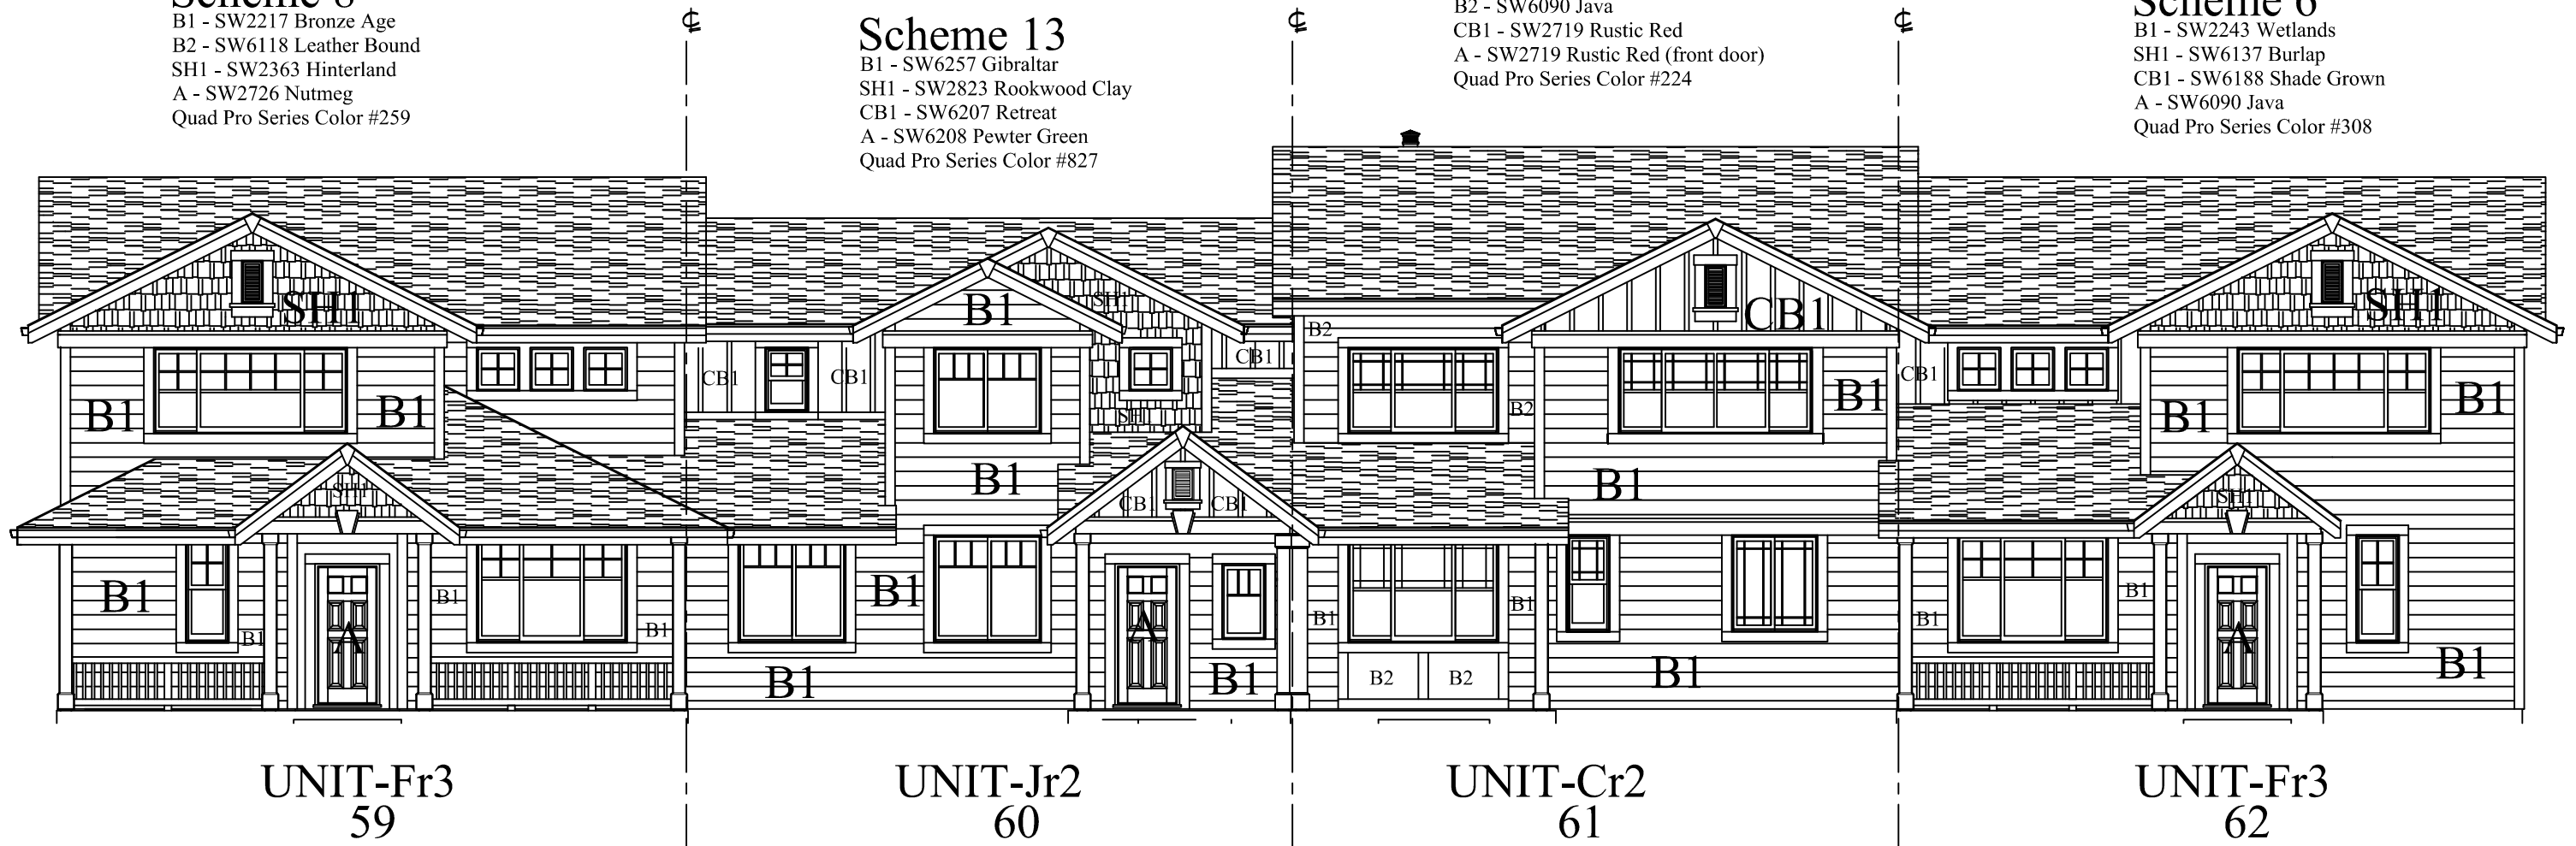

Scheme 8

B1 - SW2217 Bronze Age
B2 - SW6118 Leather Bound
SH1 - SW2363 Hinterland
A - SW2726 Nutmeg
Quad Pro Series Color #259

Scheme 13

B1 - SW6257 Gibraltar
SH1 - SW2823 Rookwood Clay
CB1 - SW6207 Retreat
A - SW6208 Pewter Green
Quad Pro Series Color #827

B1 - SW 0045 Antiquarian Brown
B2 - SW6090 Java
CB1 - SW2719 Rustic Red
A - SW2719 Rustic Red (front door)
Quad Pro Series Color #224

Scheme 6

B1 - SW2243 Wetlands
SH1 - SW6137 Burlap
CB1 - SW6188 Shade Grown
A - SW6090 Java
Quad Pro Series Color #308

BUILDING TYPE-Ia SOUTH ELEVATION

SCALE: 1/8" = 1'-0"

BLDG 17