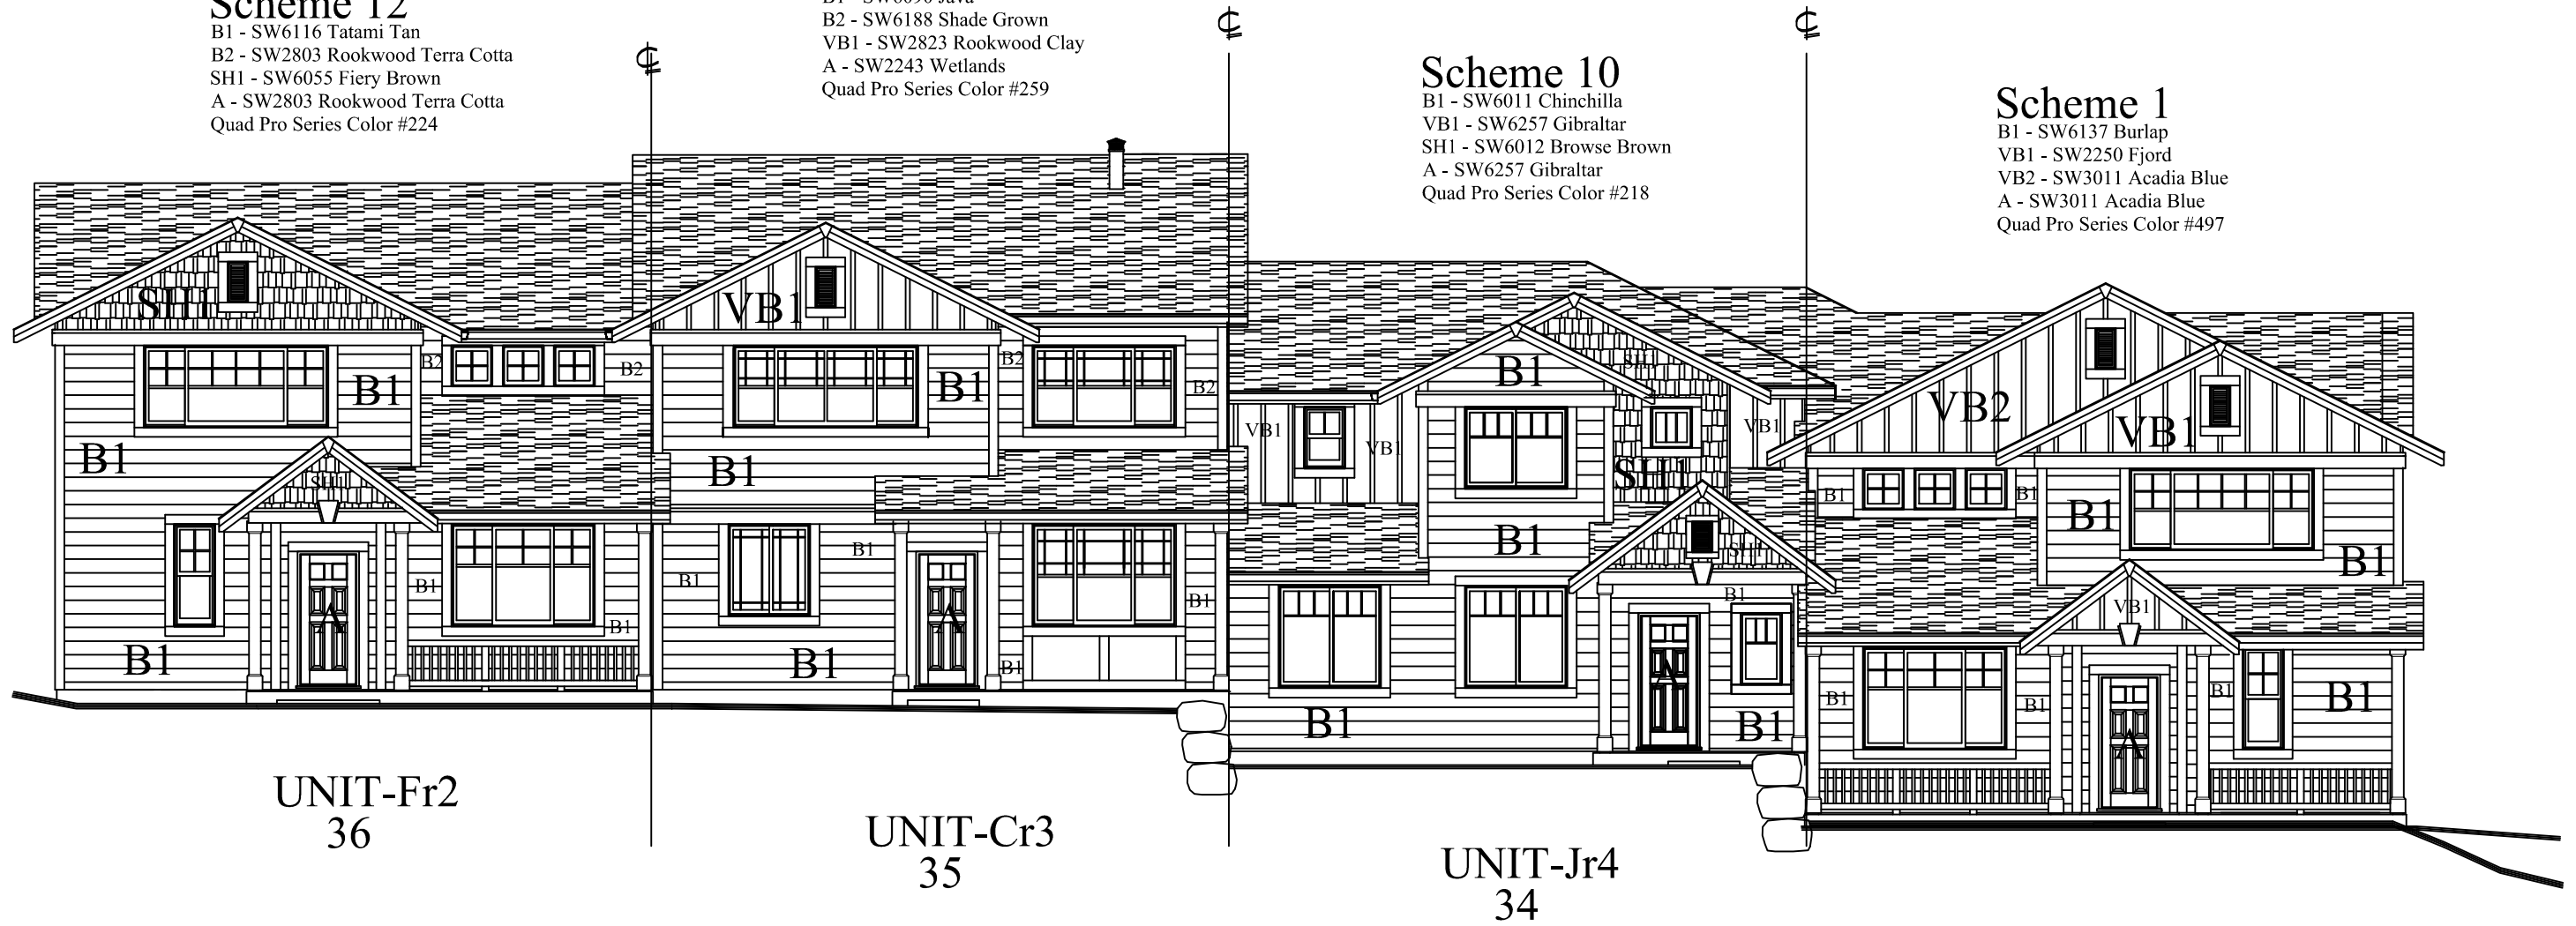

Scheme 12

B1 - SW6116 Tatami Tan
B2 - SW2803 Rookwood Terra Cotta
SH1 - SW6055 Fiery Brown
A - SW2803 Rookwood Terra Cotta
Quad Pro Series Color #224

Scheme 6

B1 - SW6090 Java
B2 - SW6188 Shade Grown
VB1 - SW2823 Rookwood Clay
A - SW2243 Wetlands
Quad Pro Series Color #259

Scheme 10

B1 - SW6011 Chinchilla
VB1 - SW6257 Gibraltar
SH1 - SW6012 Browse Brown
A - SW6257 Gibraltar
Quad Pro Series Color #218

Scheme 1

B1 - SW6137 Burlap
VB1 - SW2250 Fjord
VB2 - SW3011 Acadia Blue
A - SW3011 Acadia Blue
Quad Pro Series Color #497

BUILDING TYPE-Ic SOUTH ELEVATION

SCALE: 1/8" = 1'-0"

BLDG 6

UNIT-Fr2
33

Ridgestone – Building 6
South (Front) Elevation
Color