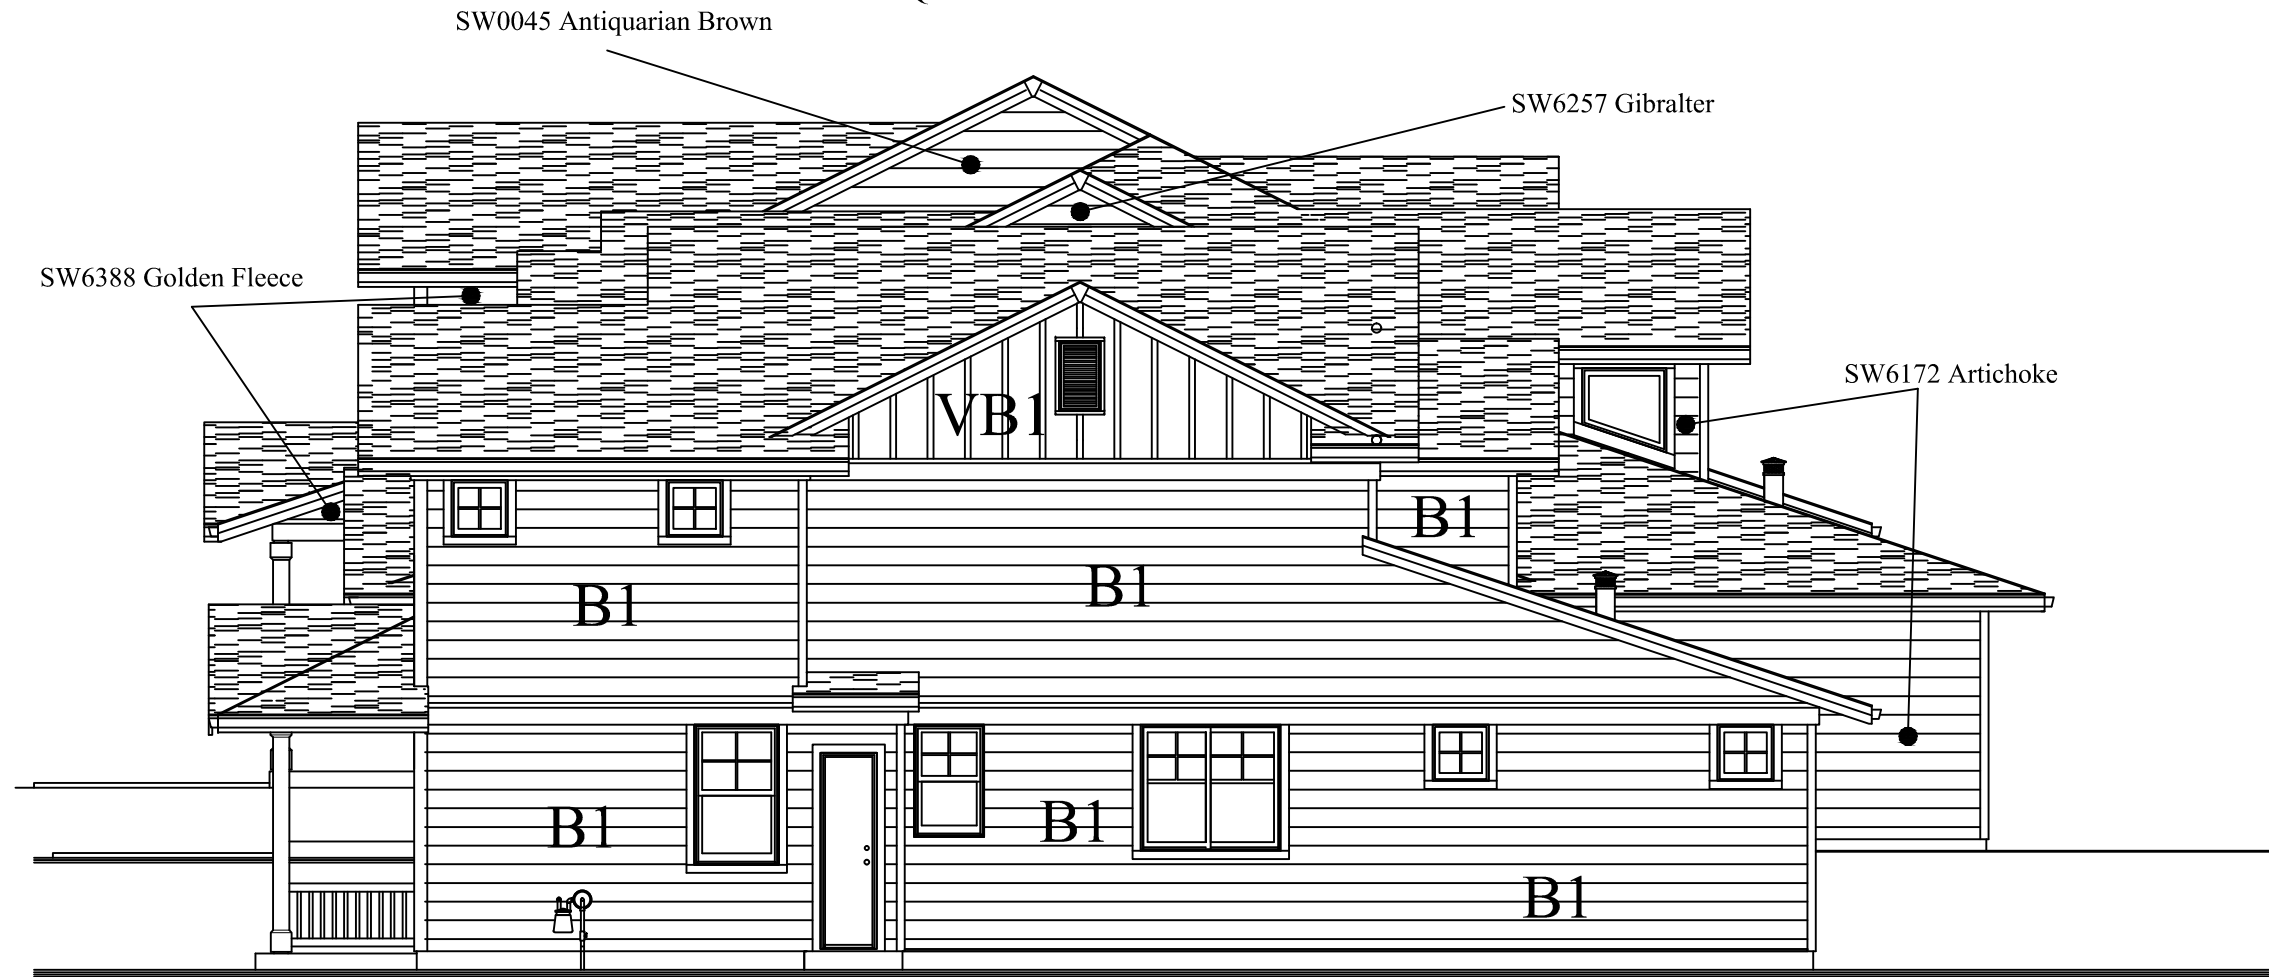

Scheme 12

B1 - SW2803 Rookwood Terra Cotta

VB1 - SW6115 Totally Tan

Quad Pro Series Color #943

UNIT-Fr2
30

BUILDING TYPE-IIIb EAST ELEVATION

SCALE: 1/8" = 1'-0"

BLDG 8

Ridgestone – Building 8
East (Side) Elevation
Labeled