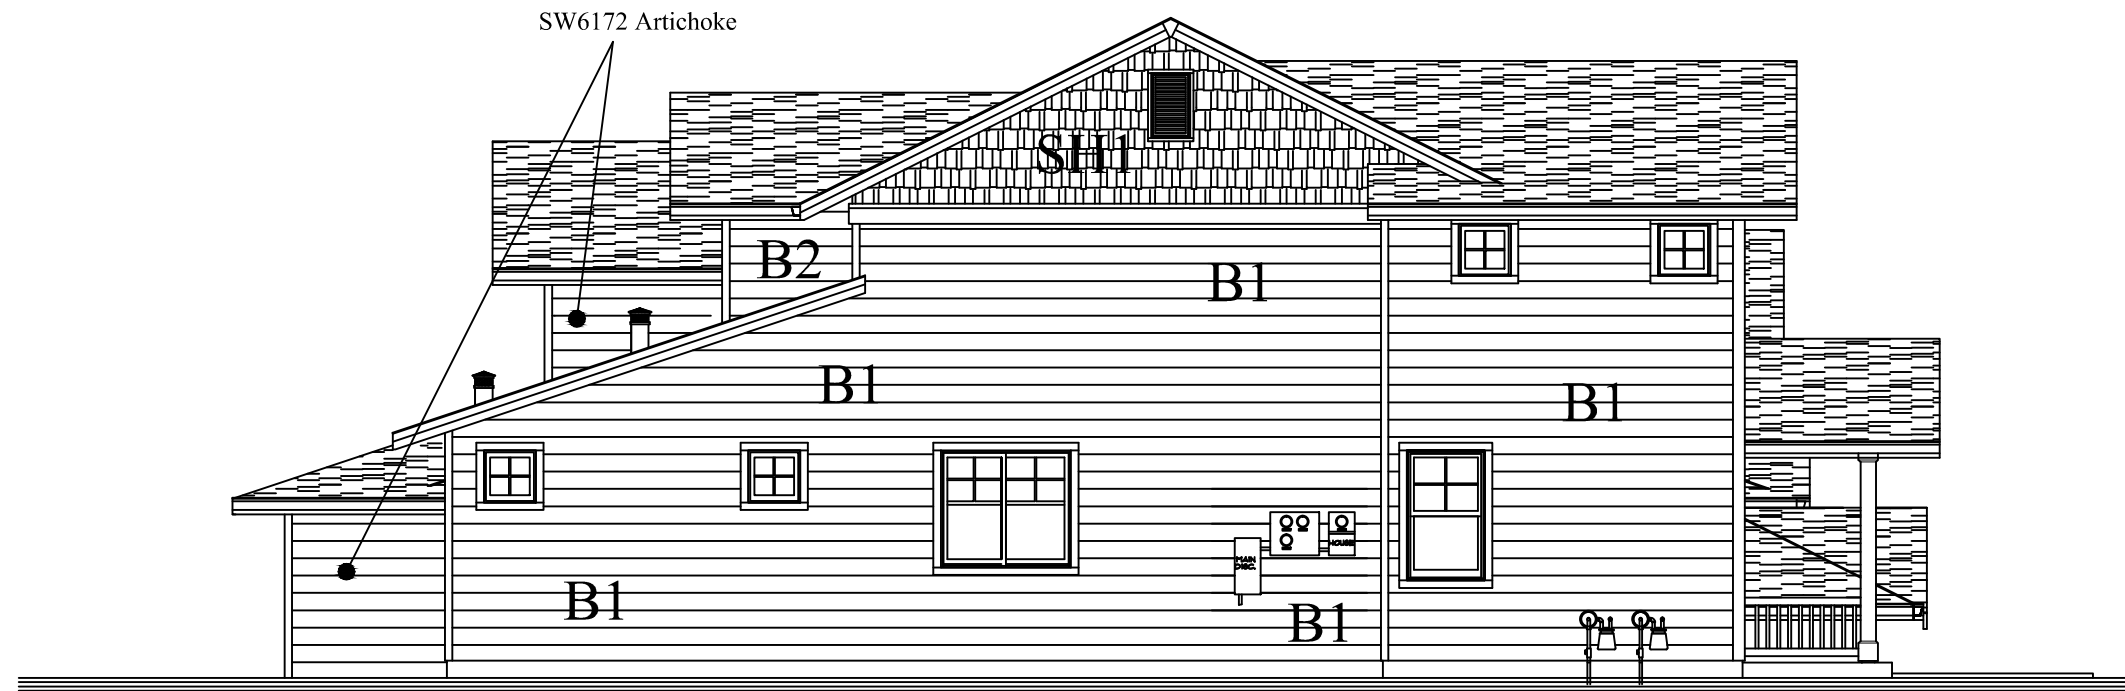

B1 - SW0506 Golden Fleece
B2 - SW0008 Cajun Red
SH1 - SW0045 Antiquarian Brown
Quad Pro Series Color #623

UNIT-Fr2
32

BUILDING TYPE-IIIb WEST ELEVATION

SCALE: 1/8" = 1'-0"

BLDG 8

Ridgestone – Building 8
West (Side) Elevation
Labeled