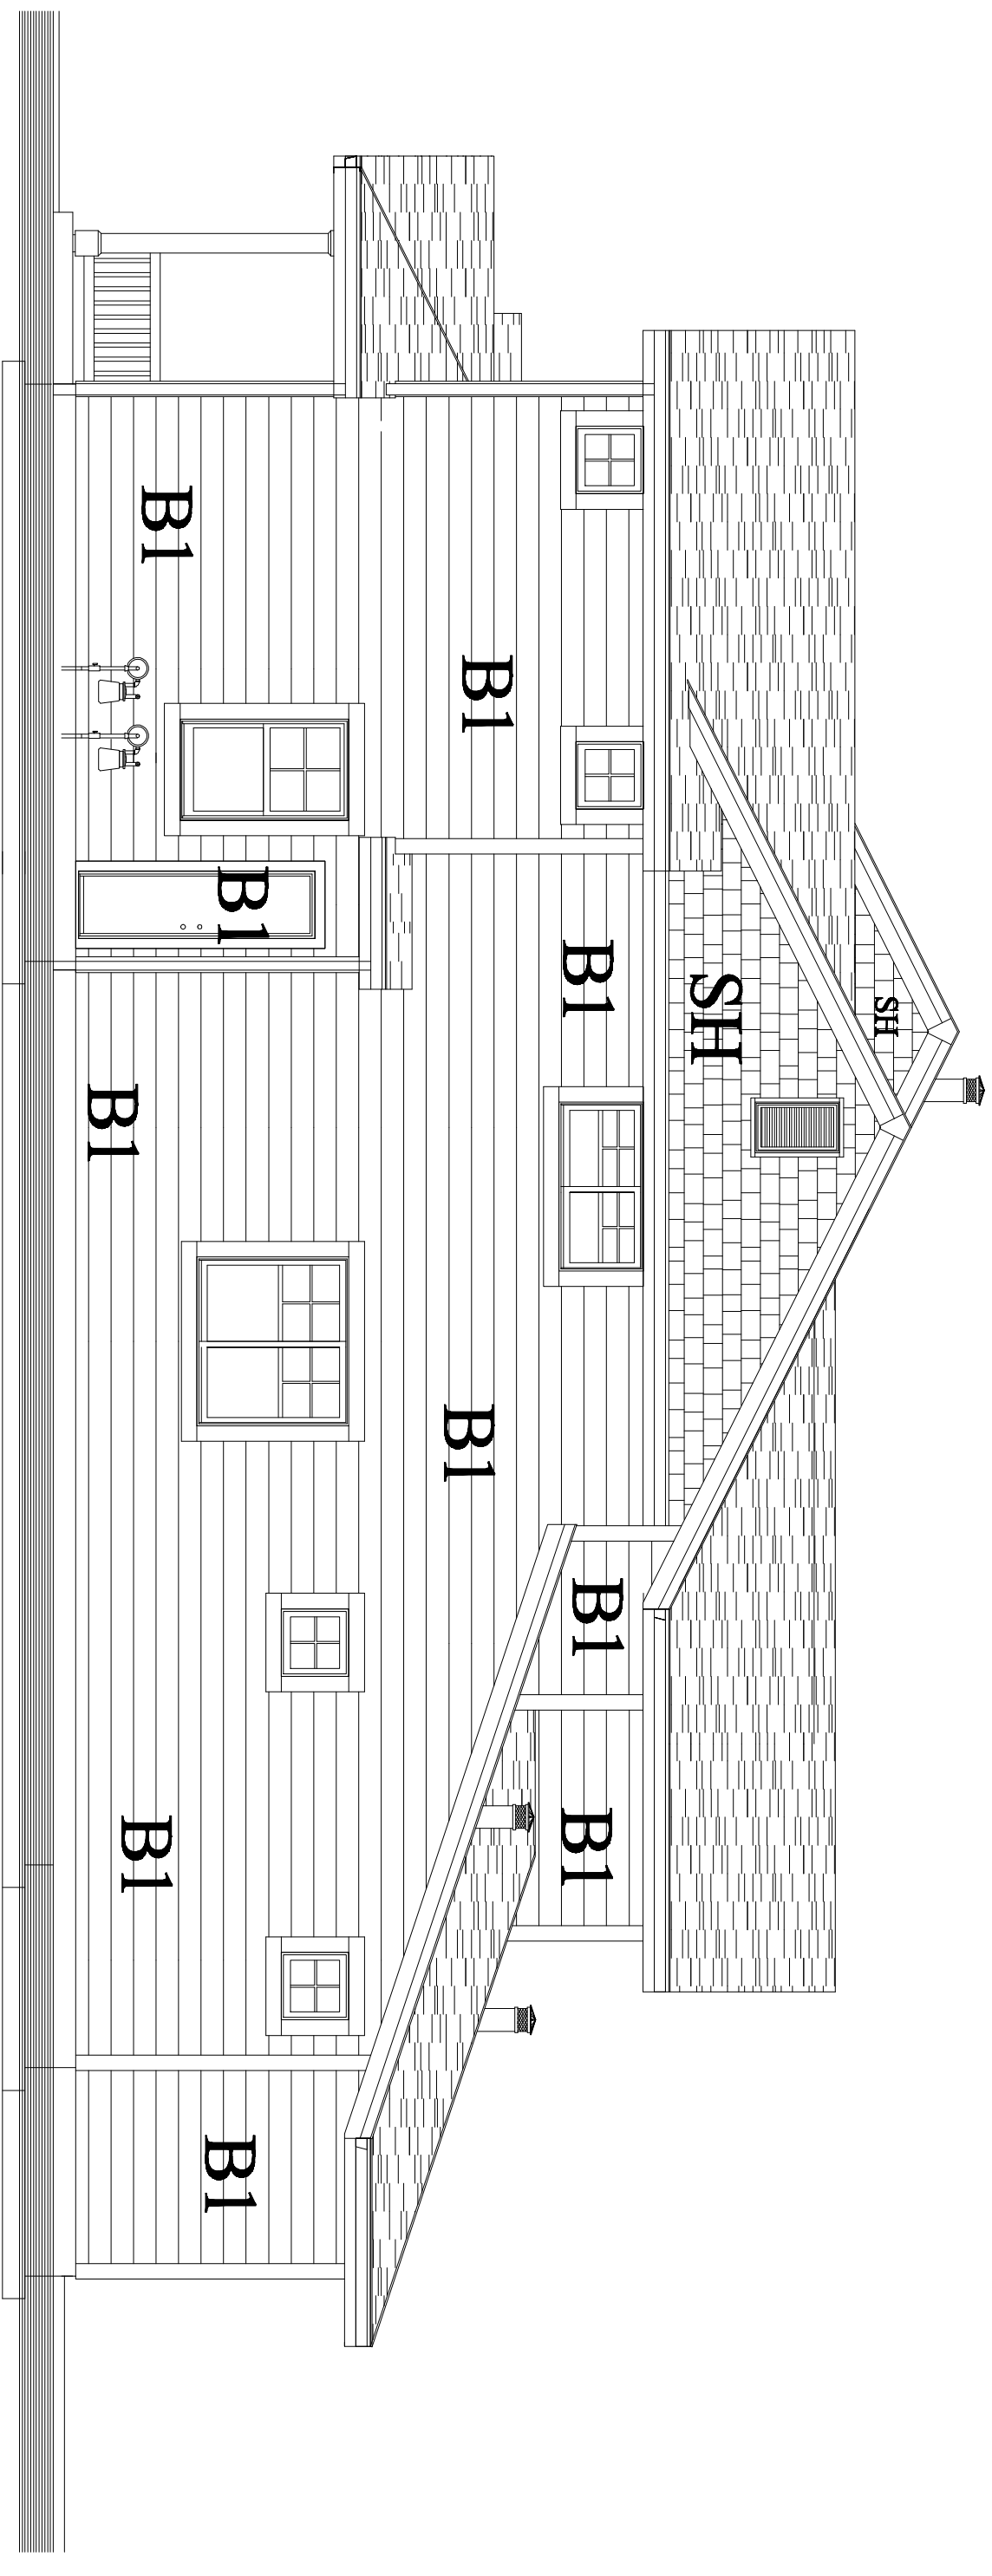

Scheme 9

B1 - SW2329 Brandy Wine
SH - SW6116 Tatami Tan
Quad Pro Series Color #224

UNIT-Fr1
41

BUILDING TYPE-Ia-r1 EAST ELEVATION

03/12/2009