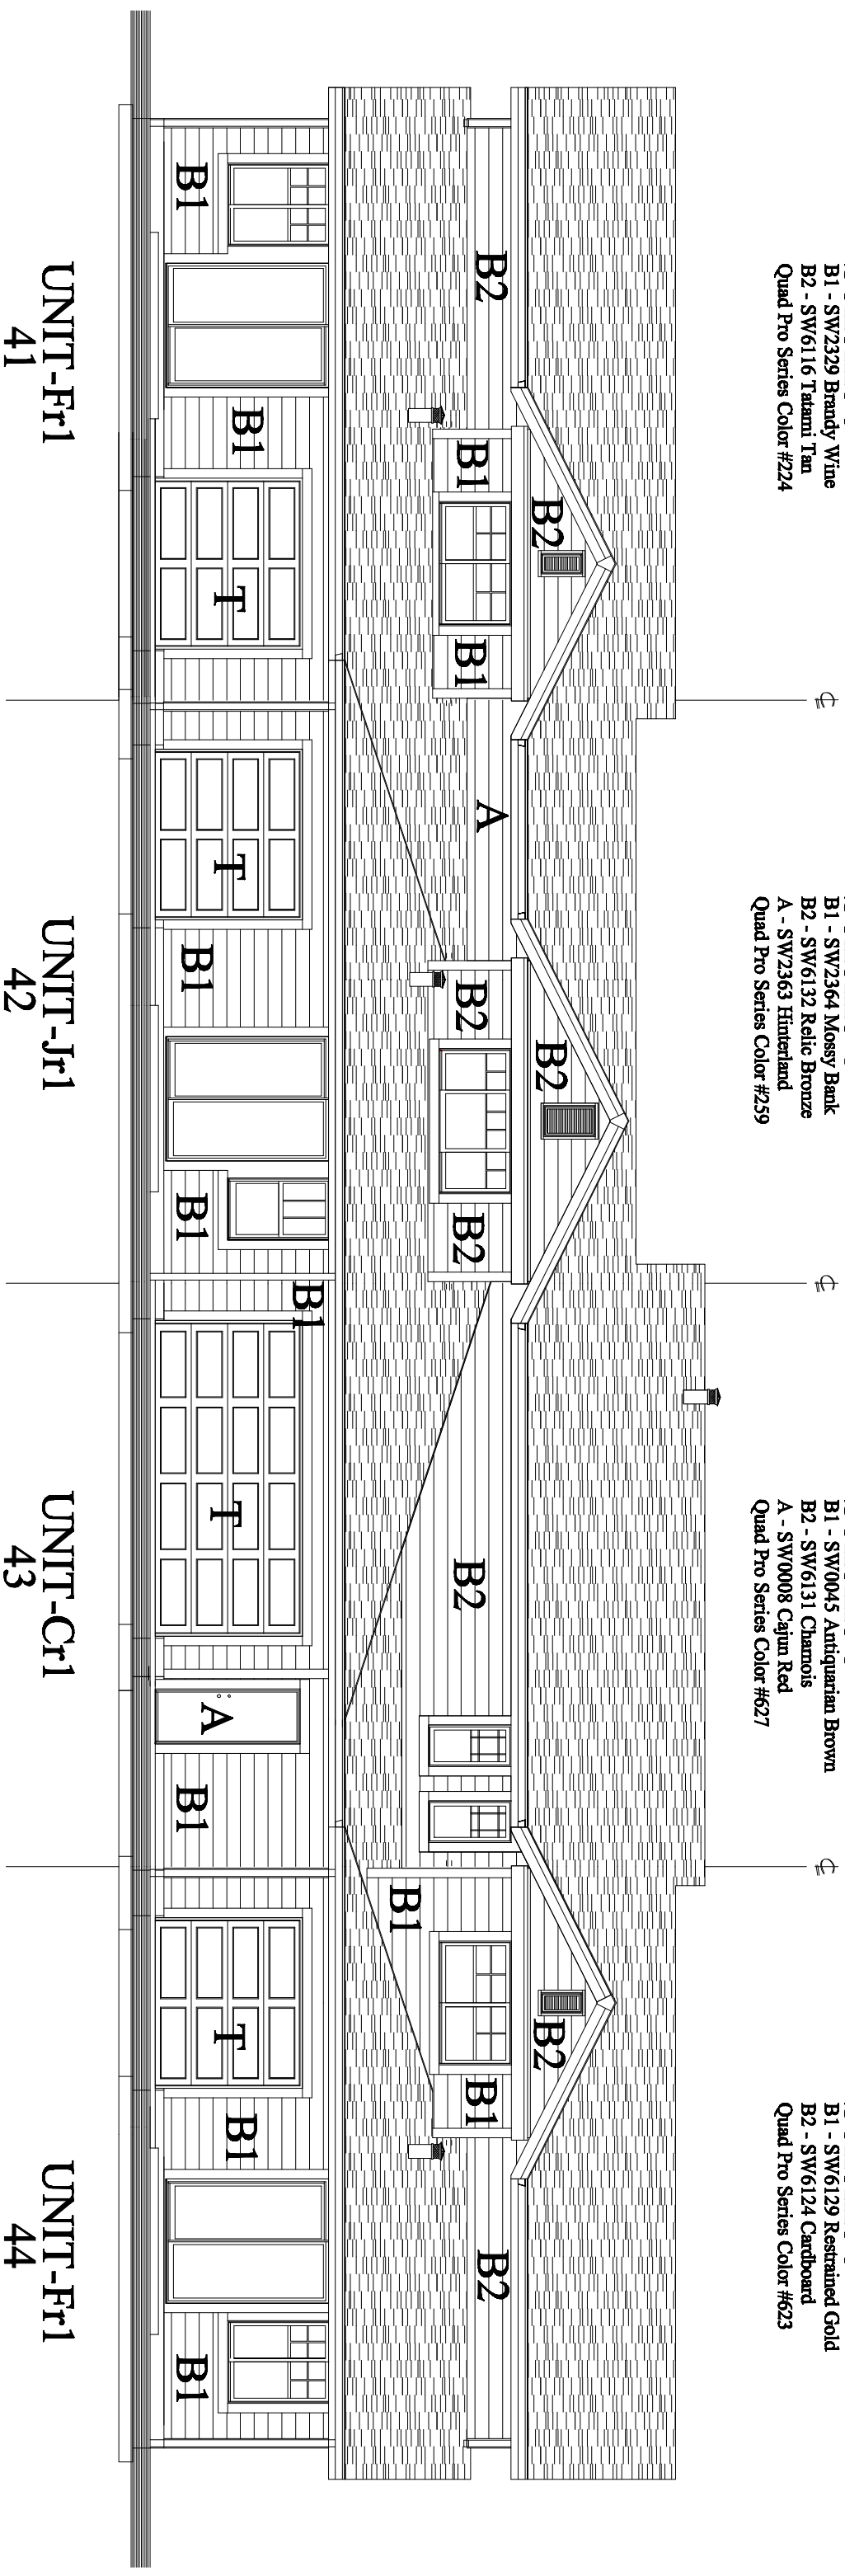

Scheme 9
B1 - SW2329 Brandy Wine
B2 - SW6116 Tarami Tan
Quad Pro Series Color #224

Scheme 8
B1 - SW2364 Mossy Bank
B2 - SW6132 Relic Bronze
A - SW2363 Hinterland
Quad Pro Series Color #259

Scheme 5
B1 - SW0045 Antiquarian Brown
B2 - SW6131 Chamrois
A - SW0008 Cajun Red
Quad Pro Series Color #627

Scheme 9
B1 - SW6129 Restrained Gold
B2 - SW6124 Cardboard
Quad Pro Series Color #623

BUILDING TYPE-Ia-r1 NORTH ELEVATION

03/12/2009