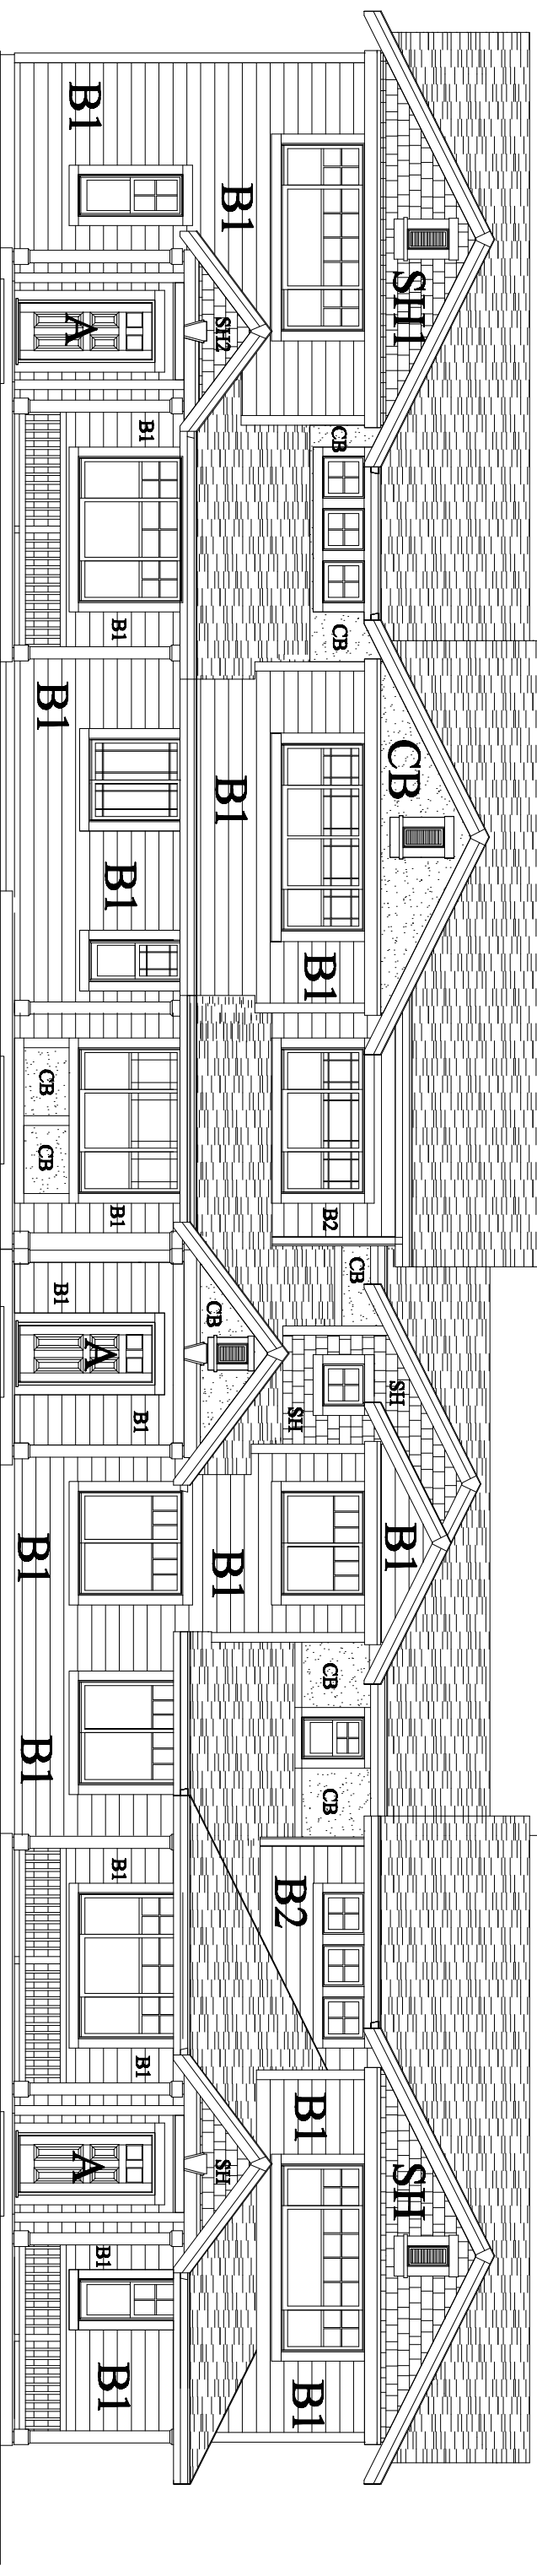

**Scheme 9**  
 B1 - SW6129 Restrained Gold  
 SH1 - SW3011 Acadia Blue  
 SH2 - SW6124 Cardboard  
 CB - SW3011 Acadia Blue  
 A - SW6124 Cardboard  
 Quad Pro Series Color #623

**Scheme 5**  
 B1 - SW0045 Antiquarian Brown  
 B2 - SW0008 Cajun Red  
 CB - SW6131 Chamois  
 A - SW0008 Cajun Red (front door)  
 Quad Pro Series Color #627

**Scheme 8**  
 B1 - SW2364 Mossy Bank  
 SH - SW6132 Relic Bronze  
 CB - SW2363 Hinterland  
 A - SW2363 Hinterland  
 Quad Pro Series Color #259

**Scheme 9**  
 B1 - SW2329 Brandy Wine  
 B2 - SW2922 Quail Crest  
 SH - SW6116 Tahami Tan  
 A - SW2922 Quail Crest  
 Quad Pro Series Color #224

UNIT-Fr1  
44

UNIT-Cr1  
43

UNIT-Jr1  
42

UNIT-Fr1  
41

**BUILDING TYPE-Ia-r1 SOUTH ELEVATION**

03/12/2009