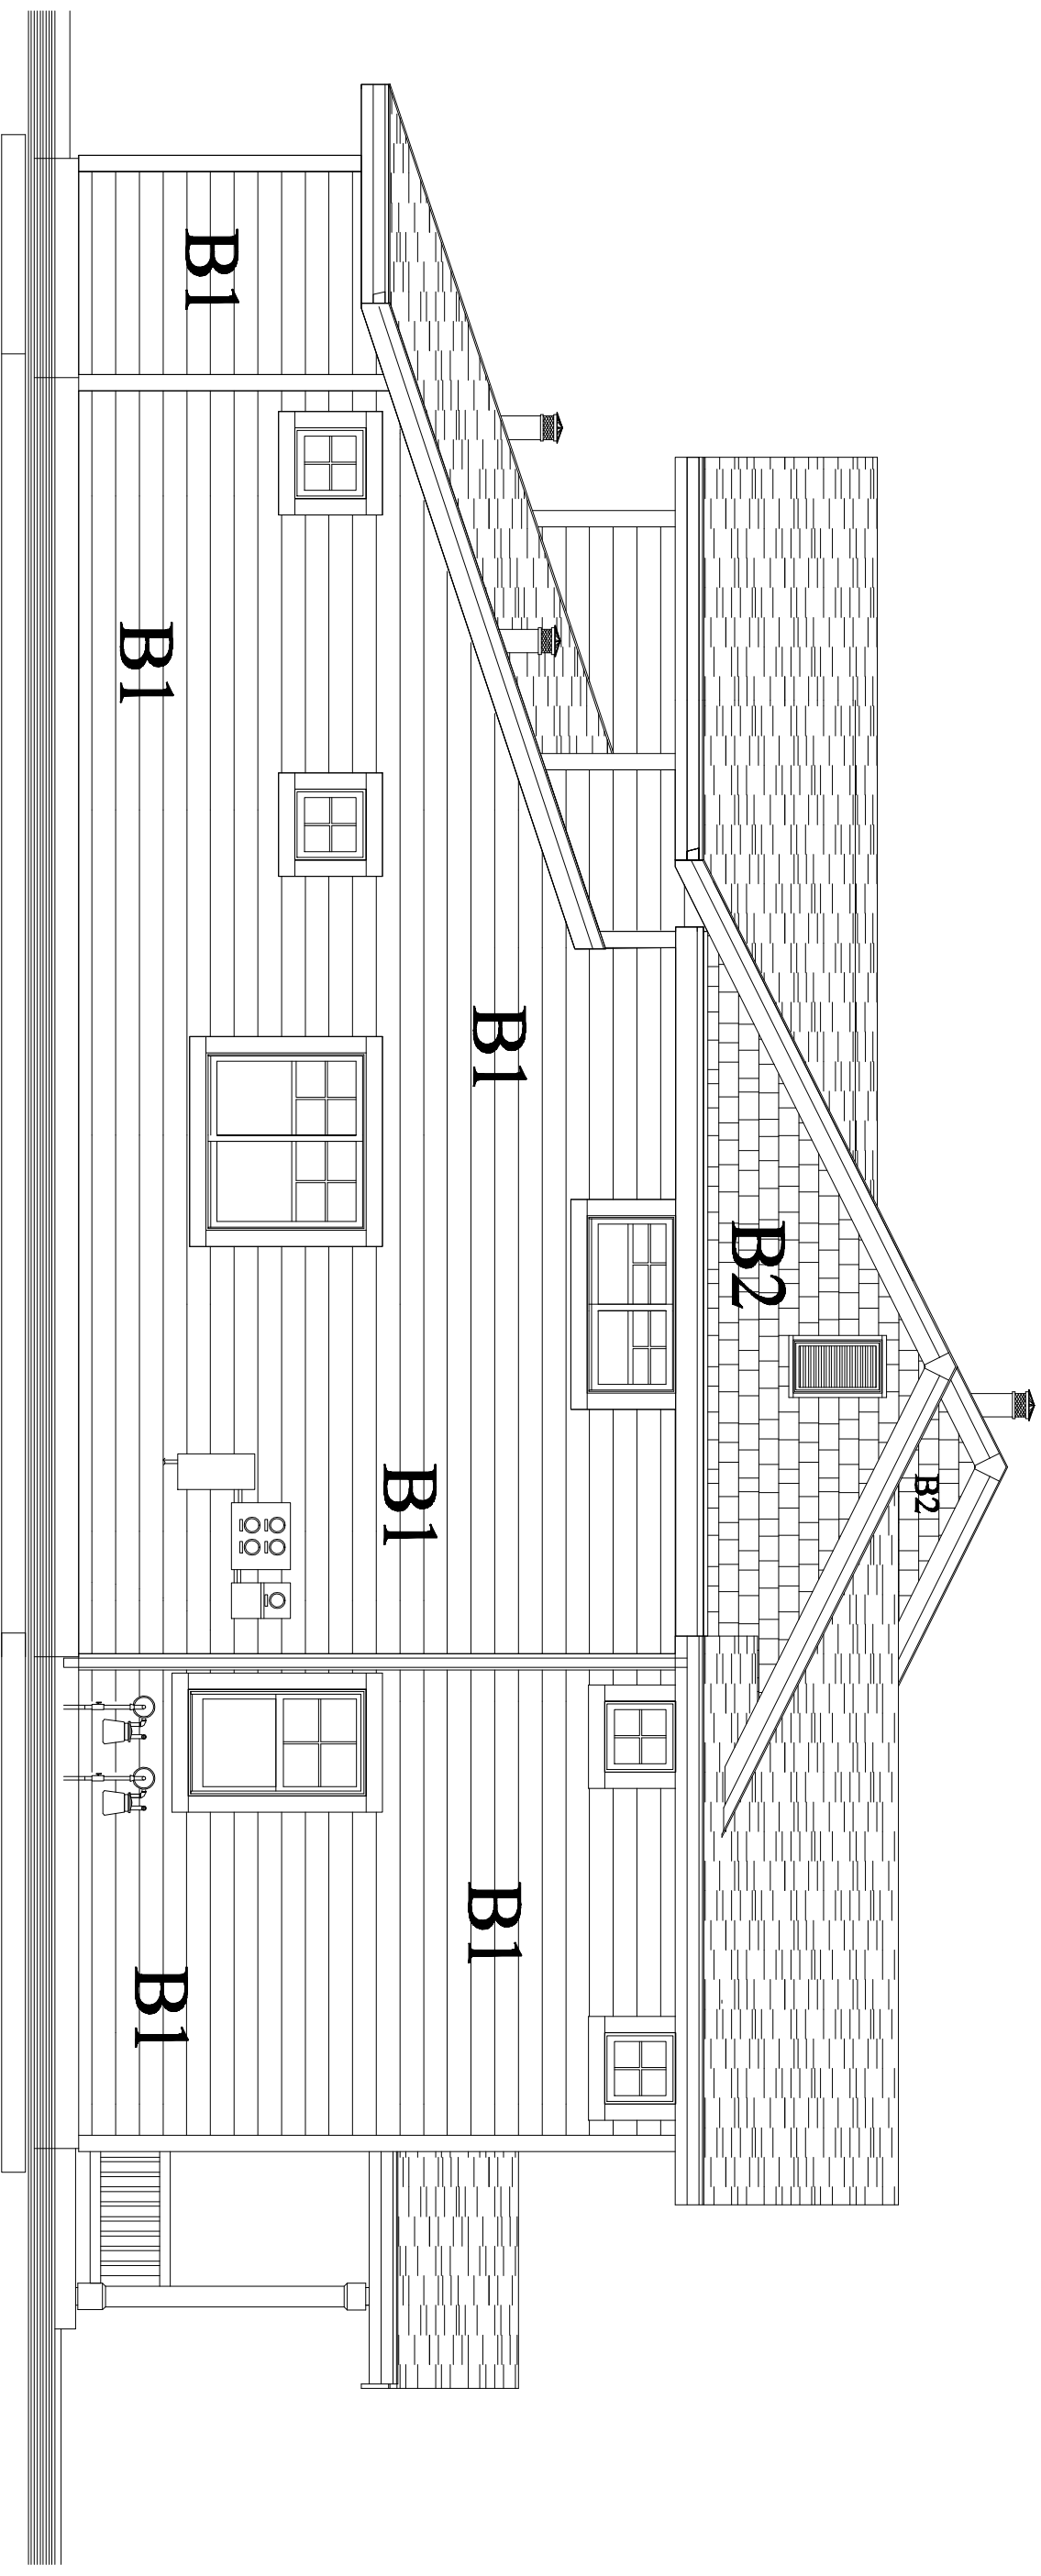

Scheme 9

B1 - SW6129 Restrained Gold
B2 - SW6124 Cardboard
Quad Pro Series Color #623

UNIT-Fr1
44

BUILDING TYPE-Ia-r1 WEST ELEVATION

03/12/2009