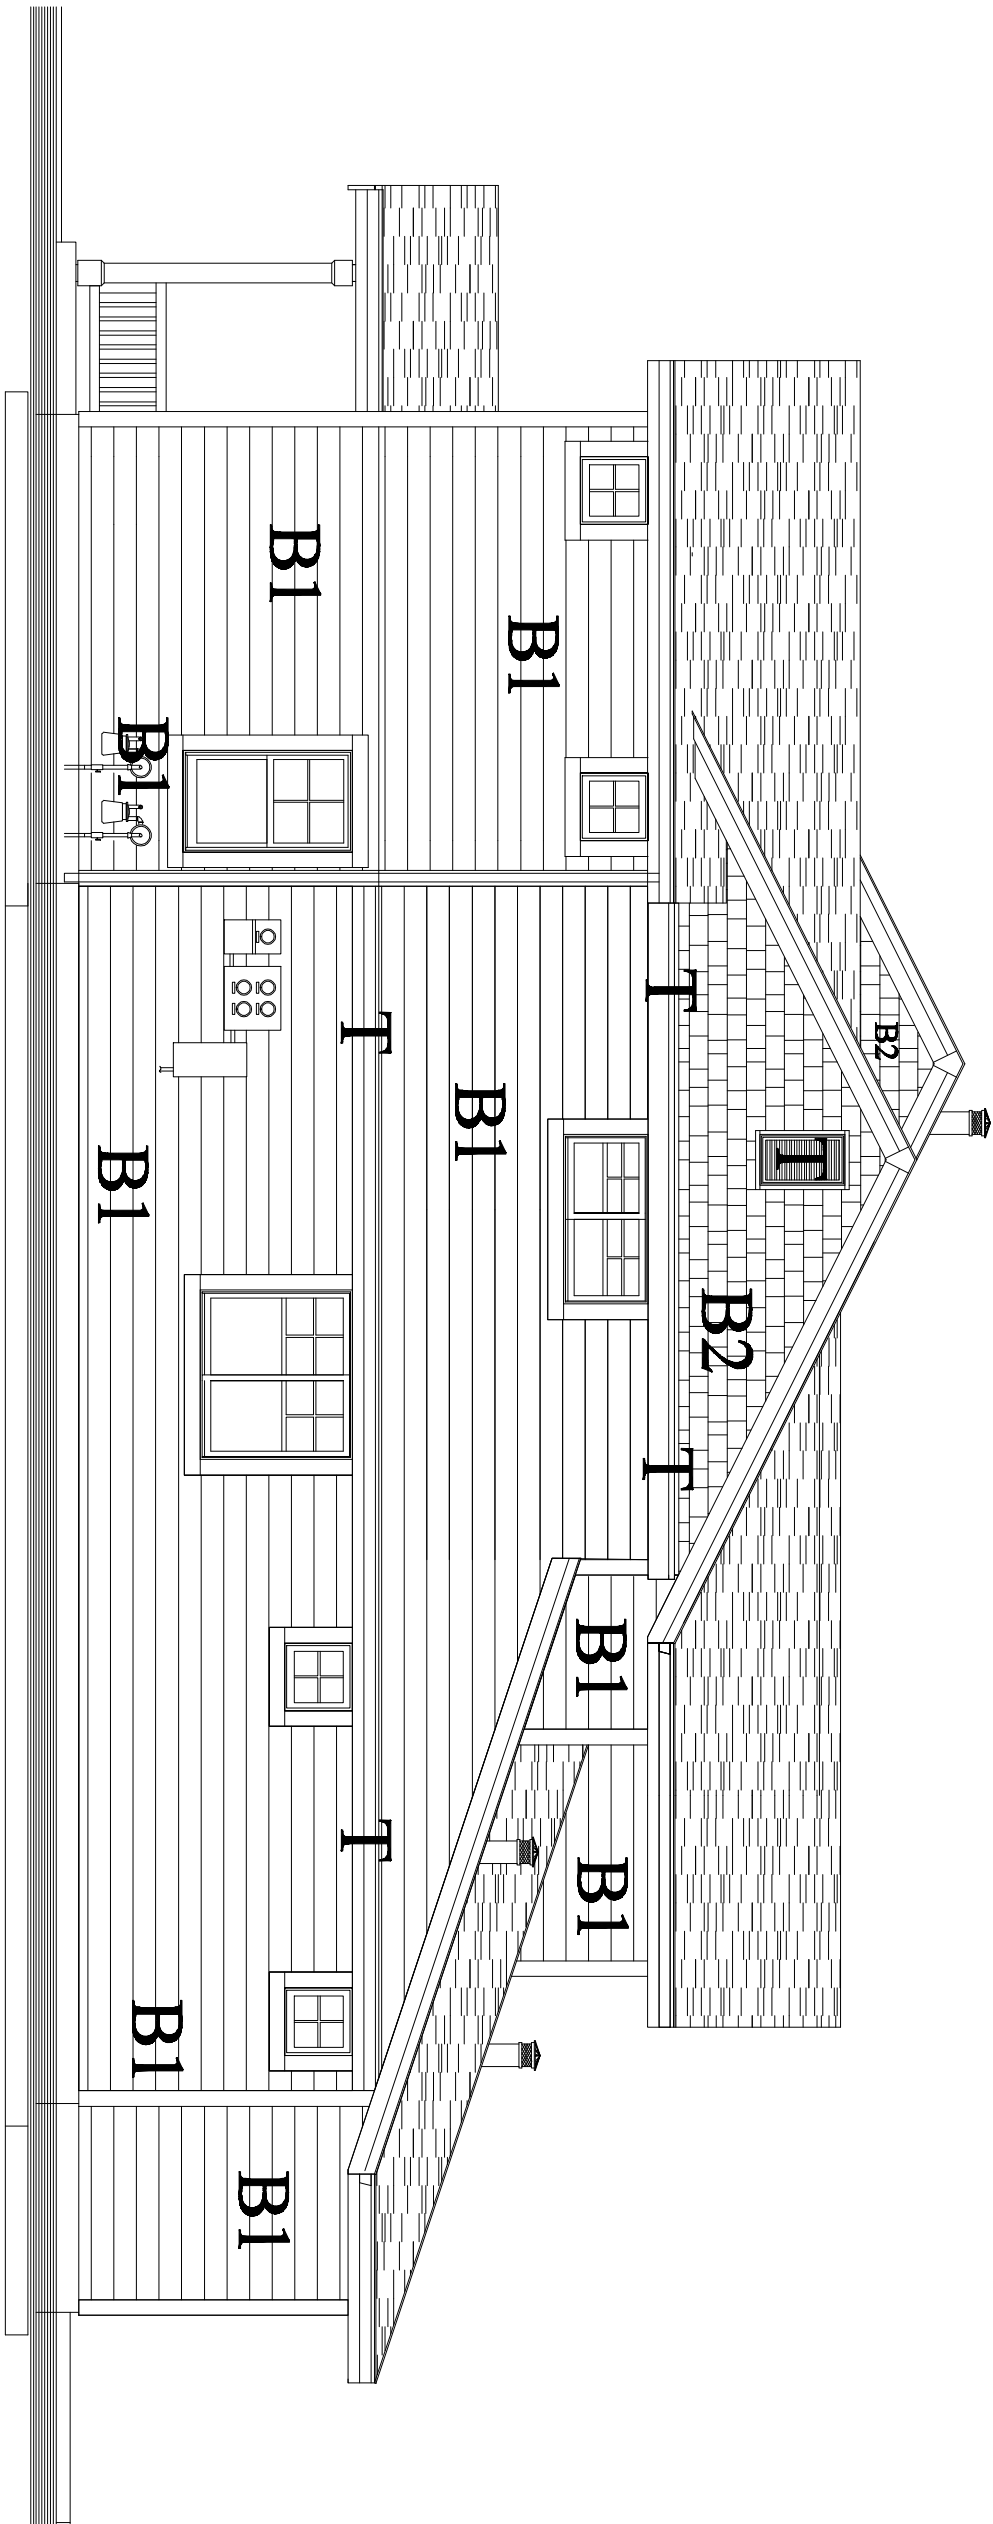

# Scheme 10

B1 - SW6012 Browse Brown

B2 - SW2838 Polished Mahogany

Quad Pro Series Color #203

UNIT-Fr1  
45

## BUILDING TYPE-Ia-r1 EAST ELEVATION

04/13/2009

BLDG 1