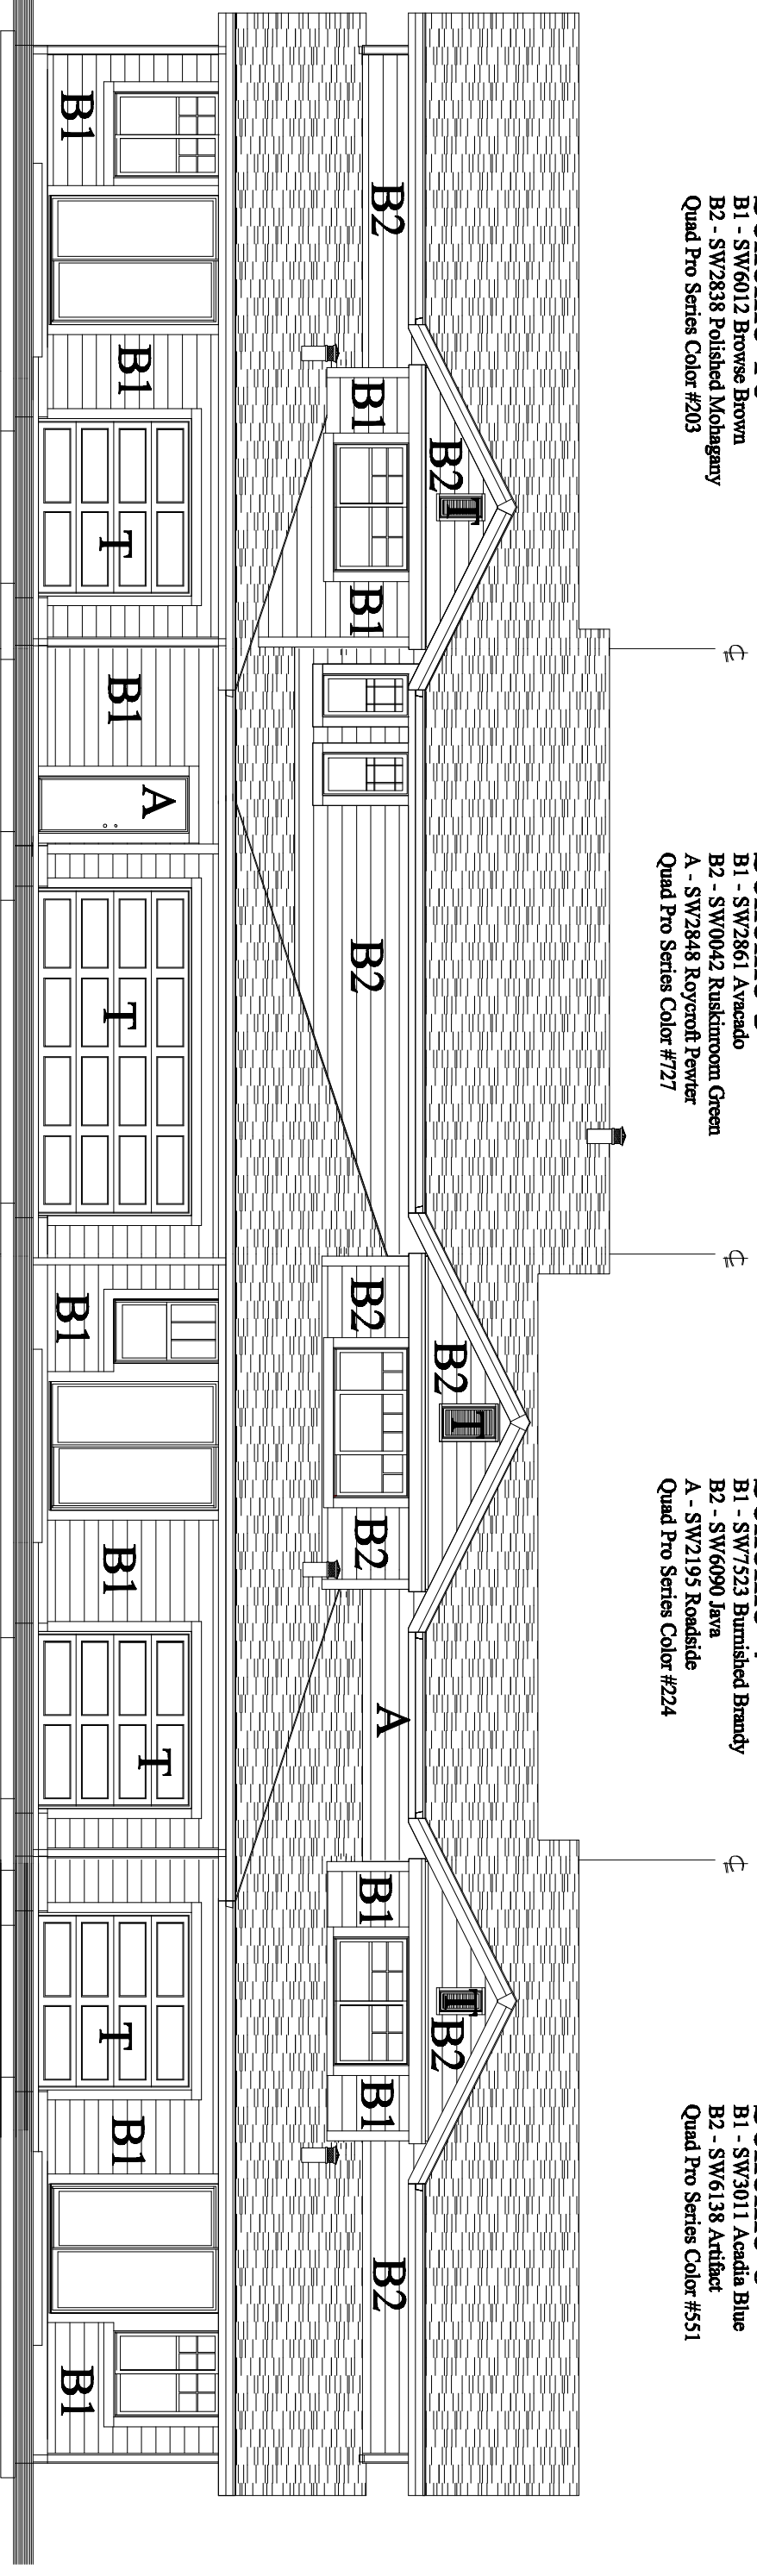

Scheme 10

B1 - SW6012 Browse Brown
B2 - SW2838 Polished Mahogany
Quad Pro Series Color #203

Scheme 3

B1 - SW2861 Avocado
B2 - SW0042 Ruskinroom Green
A - SW2848 Roycroft Pewter
Quad Pro Series Color #727

Scheme 4

B1 - SW7523 Burnished Brandy
B2 - SW6090 Java
A - SW2195 Roadside
Quad Pro Series Color #224

Scheme 6

B1 - SW3011 Acadia Blue
B2 - SW6138 Artificat
Quad Pro Series Color #551

UNIT-Fr1
45

UNIT-Cr1
46