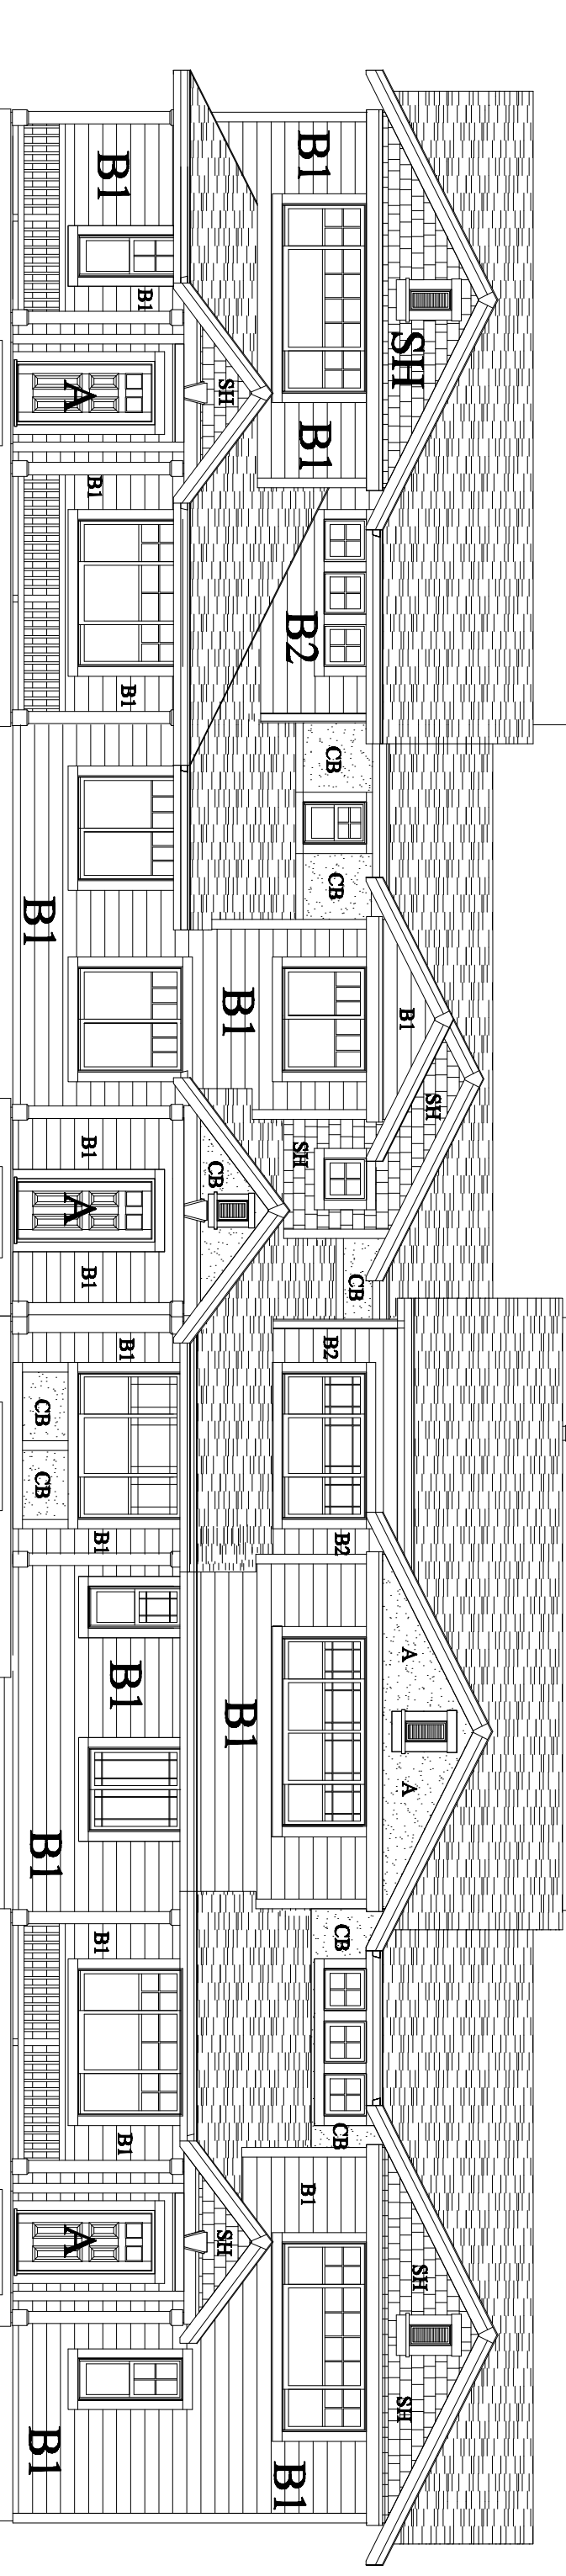

**Scheme 6**  
 B1 - SW3011 Acadia Blue  
 B2 - SW6188 Shade Grown  
 SH - SW6138 Artifact  
 A - SW6188 Shade Grown  
 Quad Pro Series Color #551

**Scheme 4**  
 B1 - SW7523 Burnished Brandy  
 SH - SW2195 Roadside  
 CB - SW6090 Java  
 A - SW2195 Roadside  
 Quad Pro Series Color #224

**Scheme 3**  
 B1 - SW2861 Avacado  
 B2 - SW0042 Ruskinroom Green  
 CB - SW0042 Ruskinroom Green  
 A - SW2848 Roycroft Pewter  
 (includes front door)  
 Quad Pro Series Color #727

**Scheme 10**  
 B1 - SW6012 Browse Brown  
 SH - SW6011 Churchillia  
 CB - SW2838 Polished Mahogany  
 A - SW2838 Polished Mahogany  
 Quad Pro Series Color #203

UNIT-Fr1  
48

UNIT-Jr1  
47

UNIT-Cr1  
46

UNIT-Fr1  
45

**BUILDING TYPE-Ia-r1 SOUTH ELEVATION**

**BLDG 1**

04/13/2009