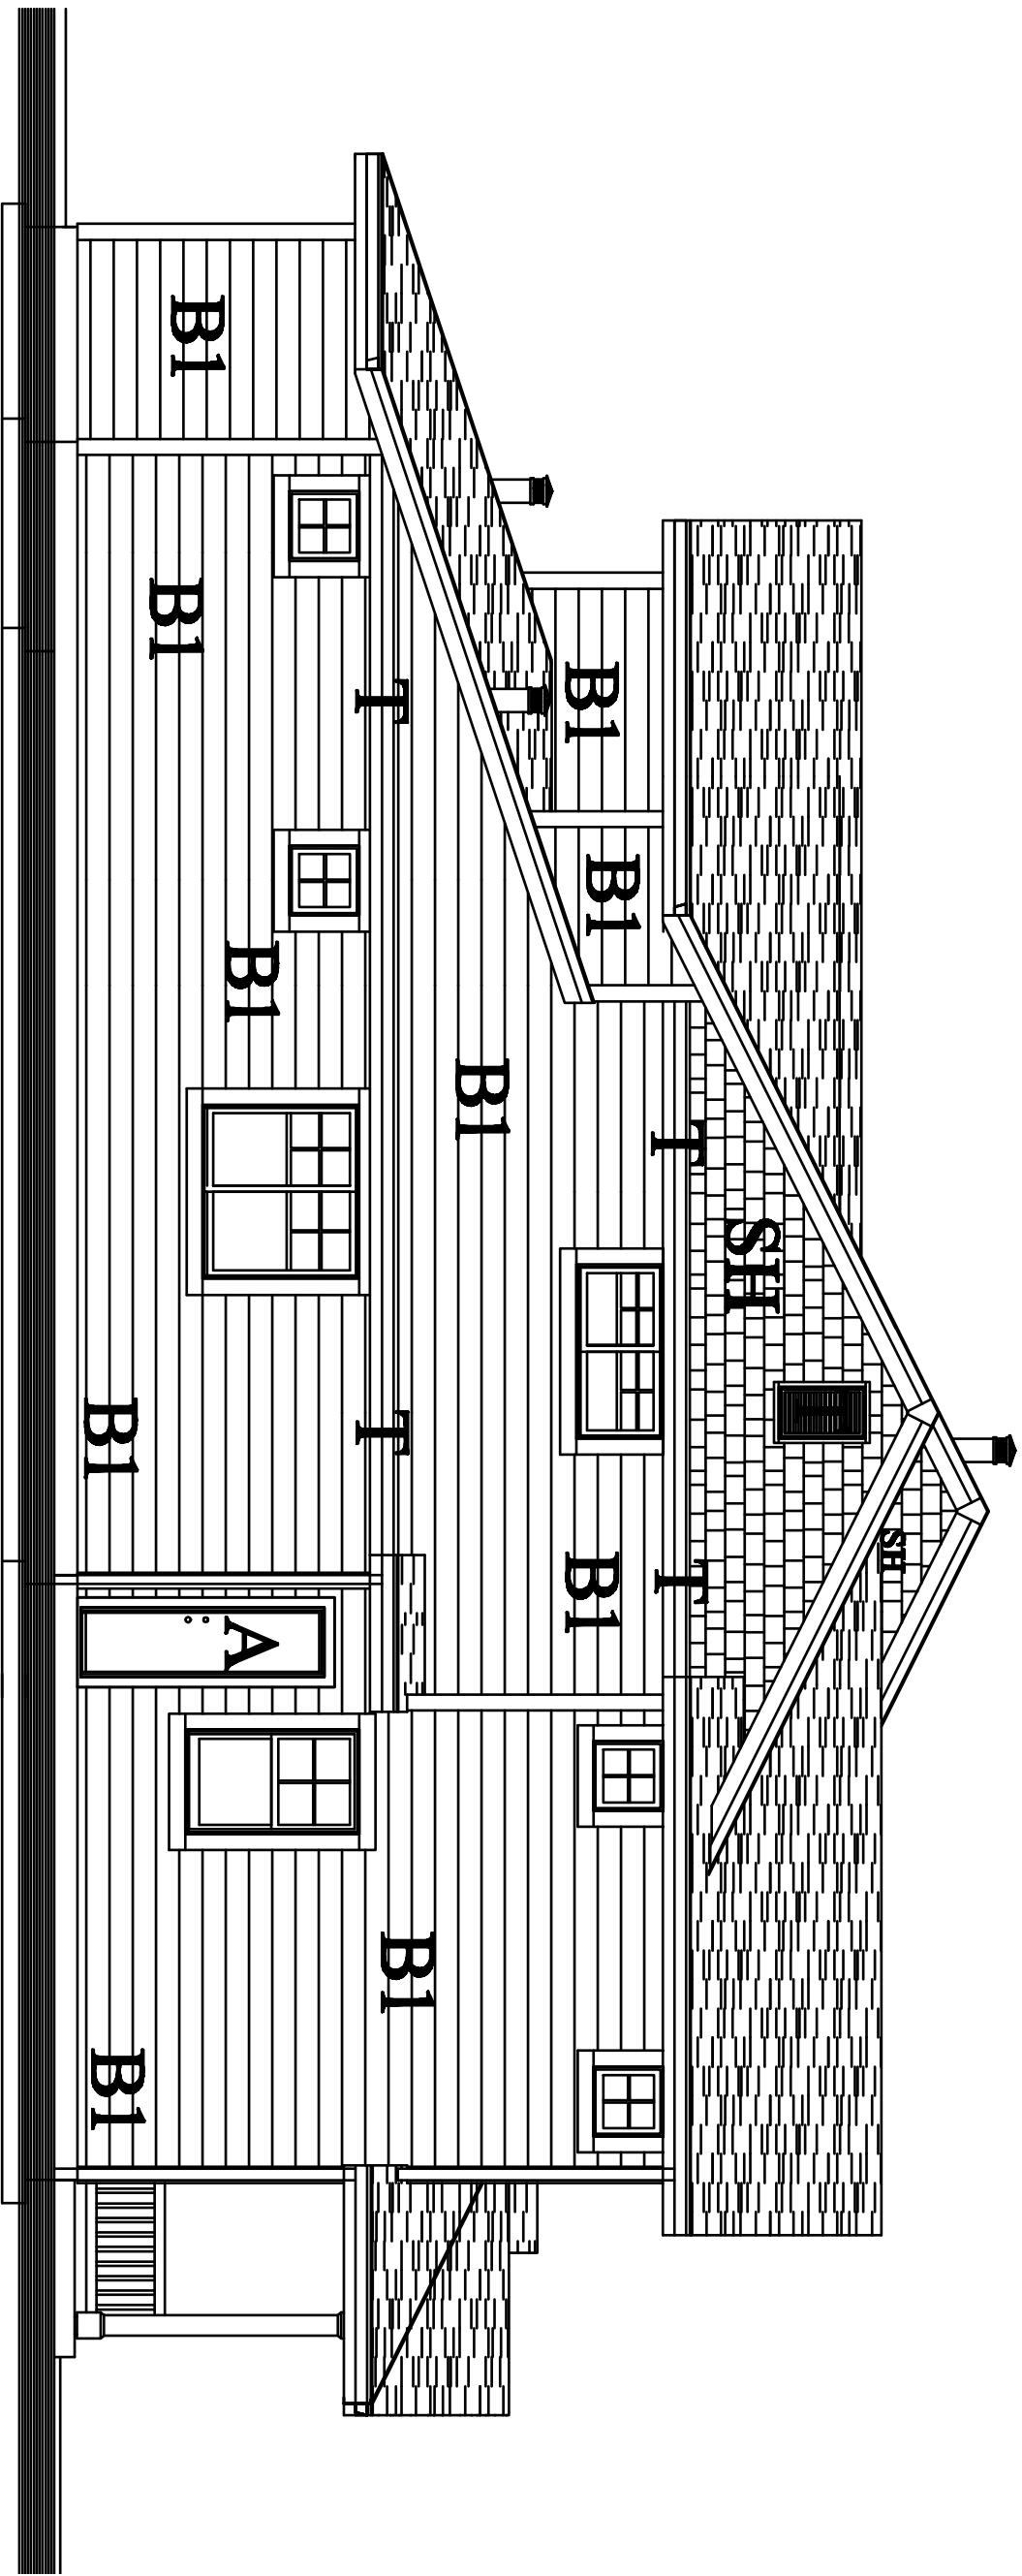

# Scheme 6

B1 - SW3011 Acadia Blue  
B2 - SW6138 Artifact  
A - SW6188 Shade Grown  
Quad Pro Series Color #551

UNIT-Fr1  
48

## BUILDING TYPE-Ia-r1 WEST ELEVATION

04/13/2009

BLDG 1